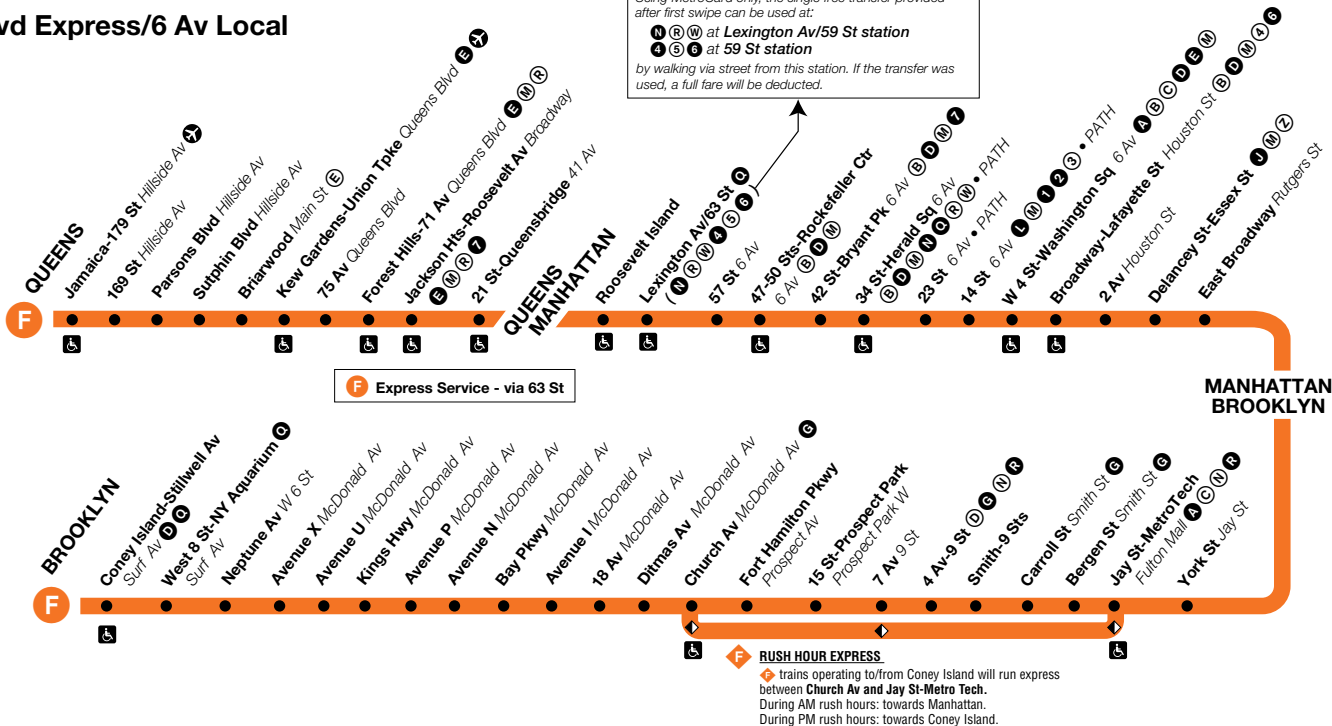

# Subway Timetable

**F** trains operate at all times between Jamaica, Queens, and Stillwell Av, Brooklyn. F trains operate express along Queens Blvd at all times. Some **F** trains run express between Church Av and Jay Street-MetroTech, with a stop at 7 Av.

## Station Service

-  **FULL-TIME**  
Train always operates and always stops here.
-  **ONE-WAY WEEKDAY RUSH HOUR**  
Train operates in one direction (to Manhattan AM, from Manhattan PM).
-  **ACCESSIBLE STATION**

## Transfers

-  Full-time
-  Part-time
-  Transportation to airport available.

Using MetroCard only, the single free transfer provided after first swipe can be used at:  
**N R W** at **Lexington Av/59 St** station  
**4 5 6** at **59 St** station  
 by walking via street from this station. If the transfer was used, a full fare will be deducted.