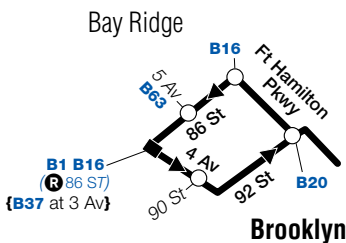

--- via Verrazano-Narrows Bridge ---