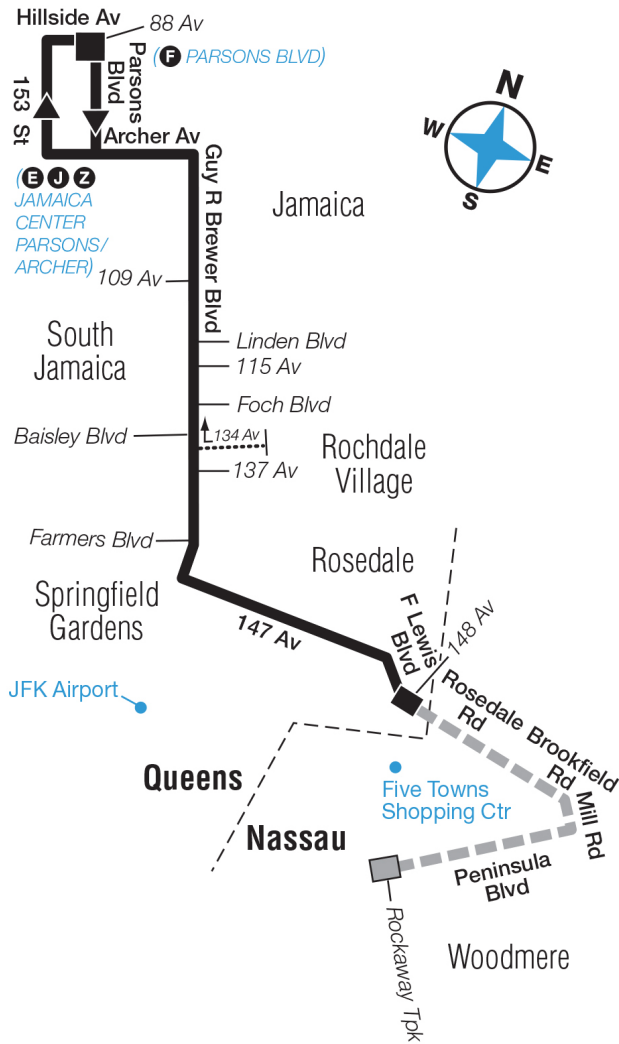

Q111

Bus Timetable
MTA Bus Company

Jamaica - Rosedale Via Brewer Blvd / 147 Av

Local Service

Effective June 26, 2022

For accessible subway stations, travel directions and other information:

[Visit www.mta.info](http://www.mta.info) or call us at 511

NOTE: Additional local service provided by the **Q114** between Jamaica and Springfield Gardens, evenings and late nights (see **Q113/Q114** timetable).

m_q111_18180_cs

Q111 MAP LEGEND

- Terminal
- Q111 Part-time Terminal
- (E STATION NAME)** Subway Connection
- Q111 Part-time service
- Supplemental Service School Days (early PM)
- Point of Interest