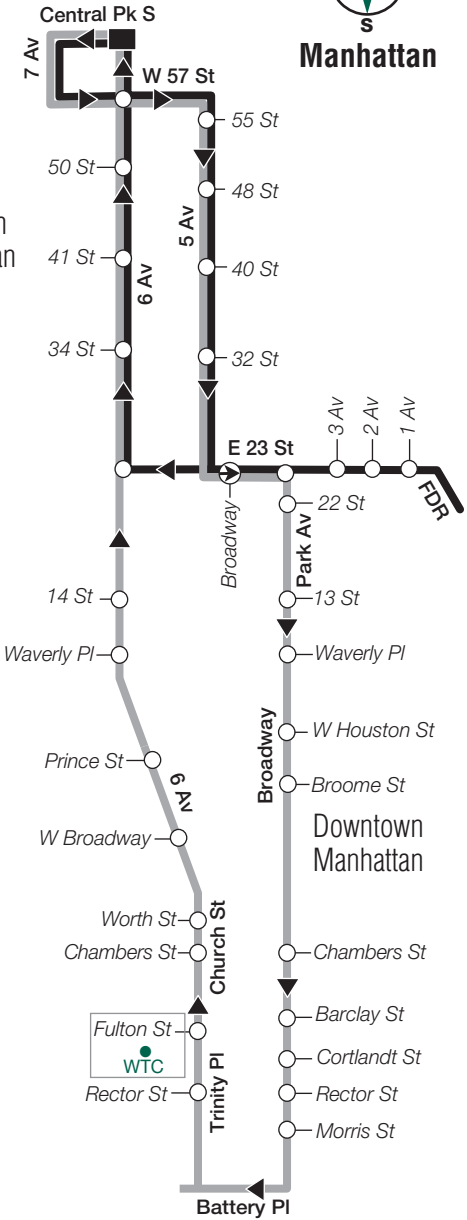

Bus Timetable
Effective Summer 2020

New York City Transit

SIM3/3C

Express Service

Between

SIM3 – Port Richmond, Staten Island,
and Midtown, Manhattan
(Peak Service)

SIM3c – Port Richmond, Staten Island,
and Midtown, via Downtown,
Manhattan
(Off-Peak and Weekend Service)

CENTRAL PARK

Manhattan

Midtown Manhattan

via Verrazano-Narrows Bridge and Hugh L. Carey Tunnel

via Verrazano-Narrows Bridge
and Hugh L. Carey Tunnel

Staten Island

sim003a19077

SIM3/SIM3c MAP LEGEND

- Terminal
- SIM3 Peak Service
- SIM3c Service
- Express Stop
- Stops in direction indicated
- Point of Interest

For Accessible subway stations, travel directions and other information:

Call 511 or visit www.mta.info