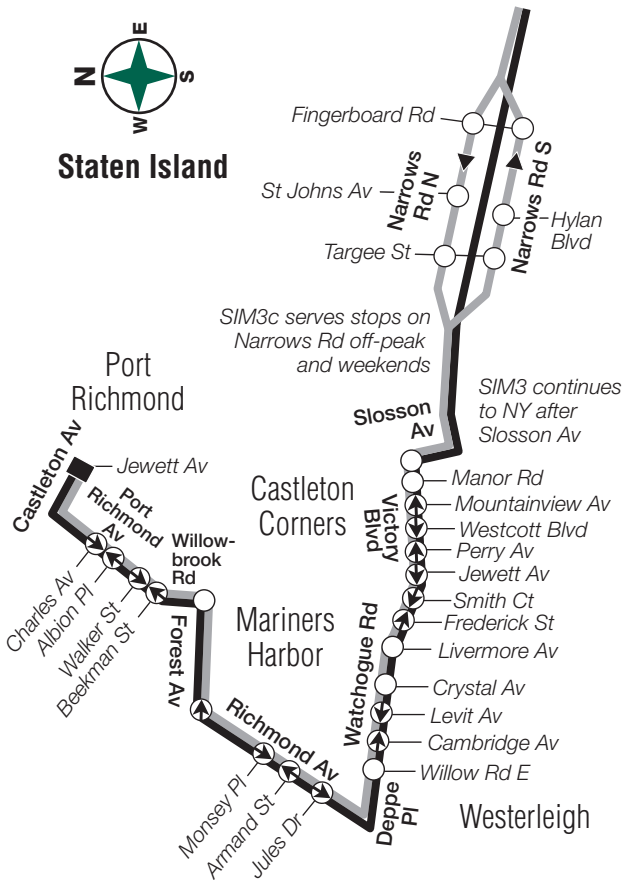

SIM3c Sunday Service

From Port Richmond, Staten Island, to
Midtown, via Downtown, Manhattan

Prt Richmnd Castleton Av/ Jewett Av	Marinrs Hrbr Richmond Av/ Jules Dr	Castletn Cnrs Victory Blvd/ Perry Av	Castletn Cnrs Slosson Av/ Victory Blvd	Midtown 6 Av/ 23 St	Midtown 6 Av/ 41 St	Midtown Central Pk S/ 6 Av
6:30	6:40	6:44	6:47	7:32	7:36	7:41
7:00	7:09	7:13	7:16	8:03	8:07	8:12
7:30	7:39	7:43	7:46	8:33	8:37	8:42
8:00	8:10	8:14	8:17	9:04	9:08	9:13
8:30	8:40	8:44	8:47	9:34	9:38	9:43
9:00	9:10	9:14	9:17	10:04	10:08	10:13
9:30	9:40	9:44	9:47	10:34	10:38	10:43
10:00	10:10	10:14	10:17	11:05	11:09	11:14
10:30	10:40	10:44	10:47	11:39	11:43	11:48
11:00	11:10	11:14	11:17	12:09	12:15	12:21
11:30	11:40	11:44	11:47	12:43	12:49	12:55
12:00	12:11	12:16	12:19	1:15	1:21	1:27
12:30	12:41	12:46	12:49	1:45	1:51	1:57
1:00	1:11	1:16	1:19	2:15	2:21	2:27
1:30	1:41	1:46	1:49	2:45	2:51	2:57
2:00	2:11	2:16	2:19	3:15	3:21	3:27
2:30	2:41	2:46	2:49	3:45	3:51	3:56
3:00	3:11	3:16	3:19	4:15	4:21	4:26
3:30	3:40	3:45	3:48	4:41	4:47	4:52
4:00	4:10	4:15	4:18	5:11	5:17	5:22
5:00	5:10	5:15	5:18	6:11	6:17	6:22
6:00	6:10	6:14	6:17	7:10	7:16	7:21
7:00	7:10	7:14	7:17	8:10	8:13	8:17
8:00	8:09	8:12	8:15	9:02	9:05	9:09
9:00	9:09	9:12	9:15	10:02	10:05	10:09

CENTRAL PARK

Manhattan

Midtown Manhattan

via Verrazano-Narrows Bridge and Hugh L. Carey Tunnel

via Verrazano-Narrows Bridge
and Hugh L. Carey Tunnel

Staten Island

sim003a19077

SIM3/SIM3c MAP LEGEND

- Terminal
- SIM3 Peak Service
- SIM3c Service
- Express Stop
- Stops in direction indicated
- Point of Interest

For Accessible subway stations, travel directions and other information:

Call 511 or visit www.mta.info