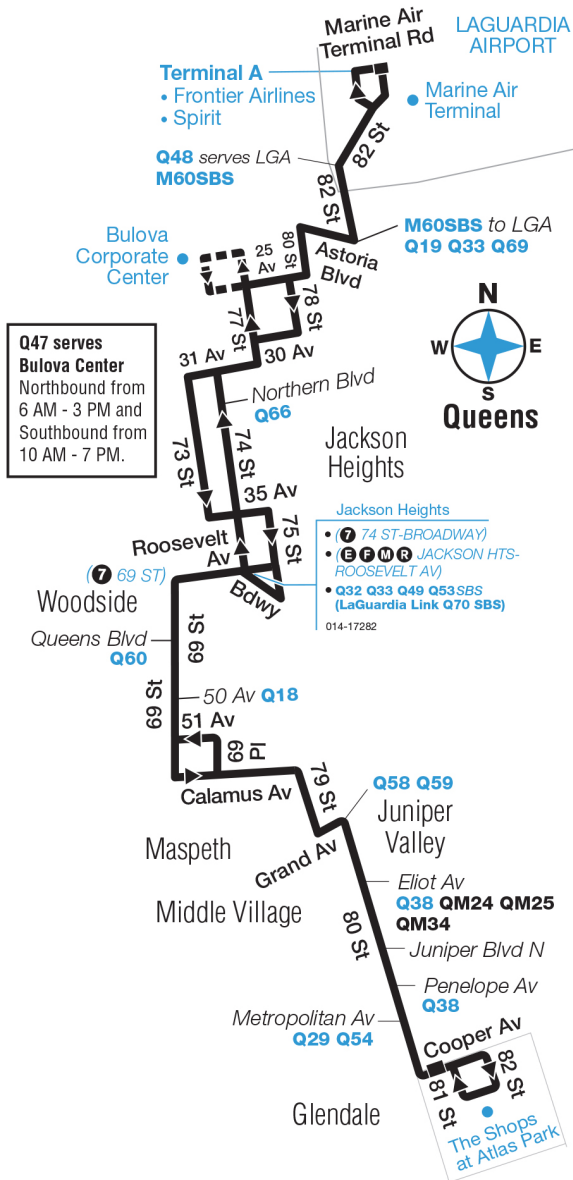

Q47

Bus Timetable
MTA Bus Company

Atlas Mall - Lga Marine Air Terminal Via Atlas Mall / 80Th St / 74Th St Bus Terminal

Local Service

Effective September 4, 2022

For accessible subway stations, travel directions and other information:

[Visit www.mta.info](http://www.mta.info) or call us at 511

m_q047_m_q047_21308_cs

Q47 MAP LEGEND

Local/Limited/SBS Bus Transfers: shown in bold blue type.
Express Bus Transfers: shown in bold black type.

- Terminal
- Point of Interest
- (E) STATION NAME
  Subway Connection
- --- Part-time Service