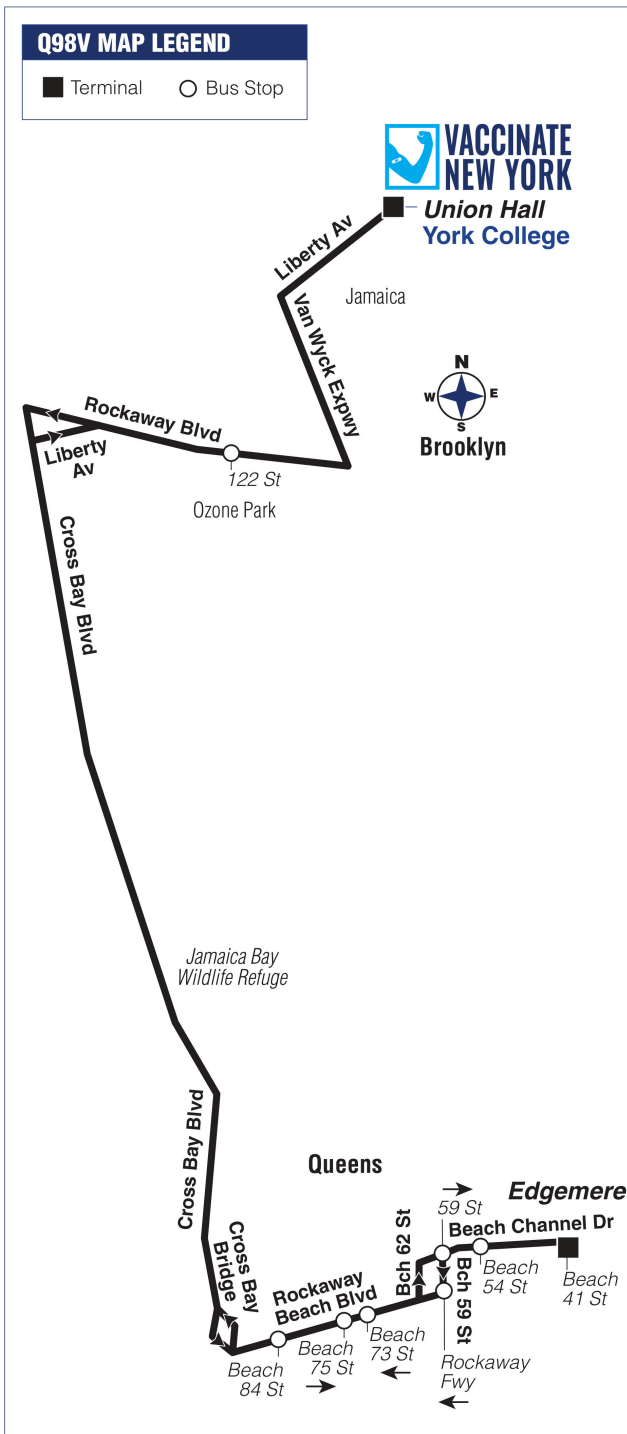

Q98V

Bus Timetable
MTA Bus Company

Edgemere - York College Vaccination Site via Beach Channel Dr / Rockaway Beach Blvd

Local Service

For accessible subway stations, travel directions and other information:

Effective March 1, 2021

Visit www.mta.info or call us at 511