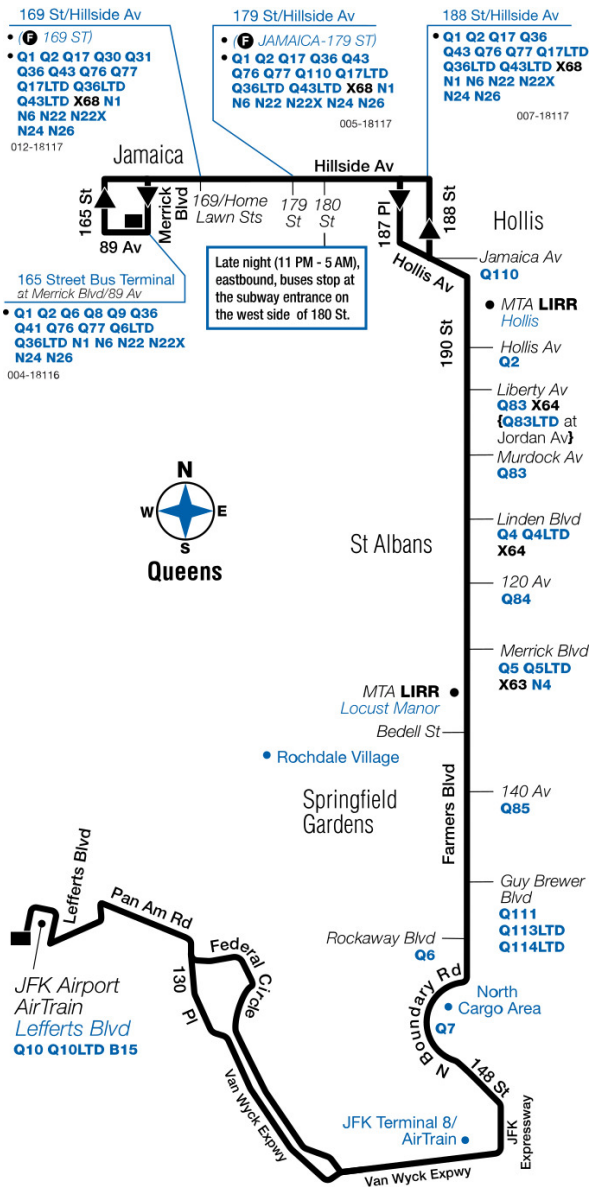

Q3

Bus Timetable New York City Transit

Jamaica - JFK Airport via Farmers Blvd / Hillside Av

Local Service

For accessible subway stations, travel directions and other information:

Effective September 4, 2022

[Visit www.mta.info](http://www.mta.info) or call us at 511

qu003a22039

Q3 MAP LEGEND

Local/Limited/SBS Bus Transfers: shown in bold blue type.
Express Bus Transfers: shown in bold black type.

- Terminal
- MTA LIRR Railroad Station
- (F) STATION NAME
  Subway Connection
- Point of Interest