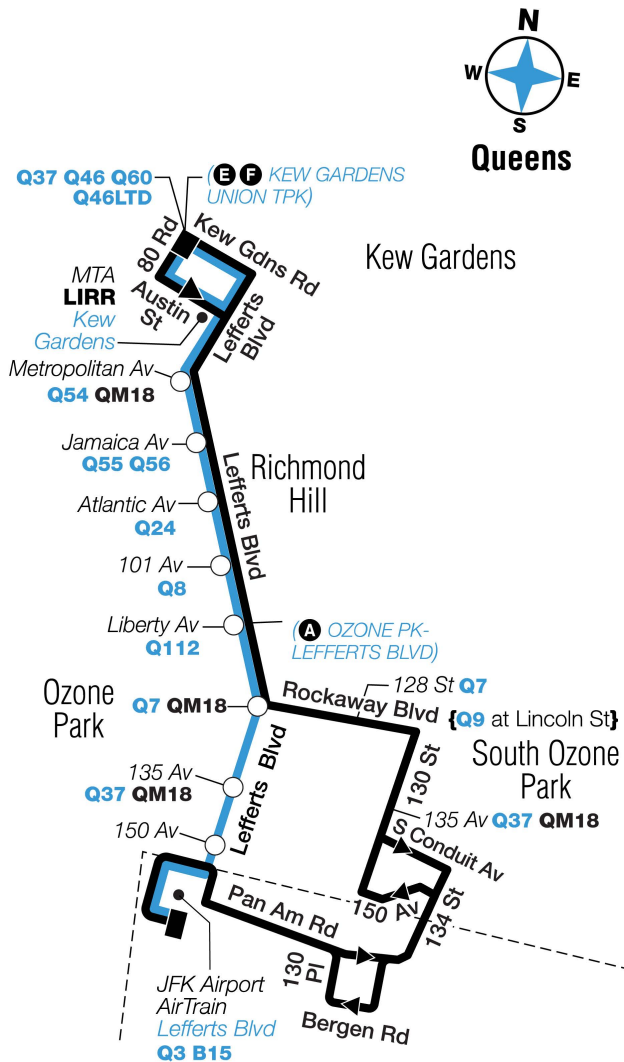

# Q10

**Bus Timetable**  
MTA Bus Company

Kew Gardens - Jfk Airport

**Local and Limited-Stop Service**

Effective June 26, 2022

For accessible subway stations, travel directions and other information:

[Visit www.mta.info](http://www.mta.info) or call us at 511