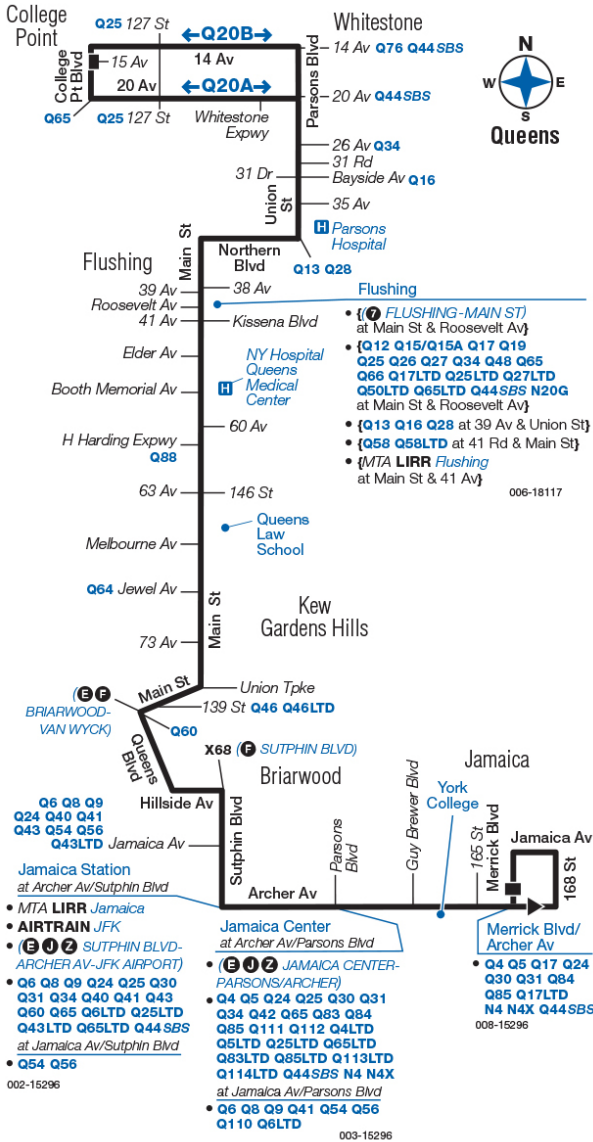

Q20

Bus Timetable New York City Transit

College Point - Jamaica via Main St

Local Service

Effective January 7, 2024

For accessible subway stations, travel directions and other information:

[Visit www.mta.info](http://www.mta.info) or call us at 511