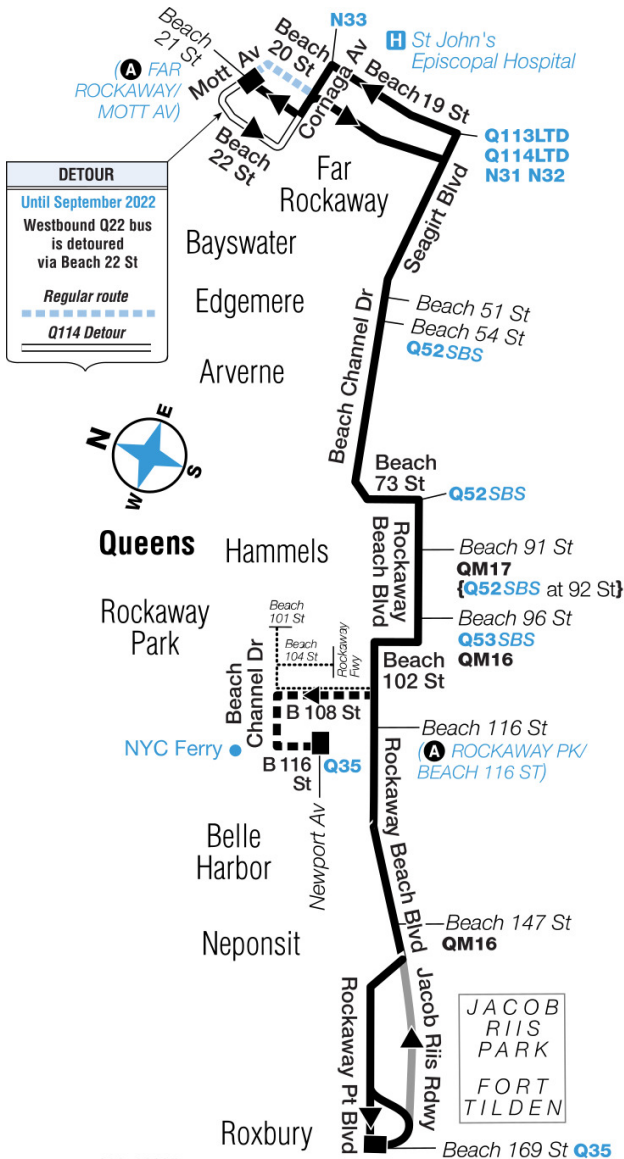

Q22

Bus Timetable
MTA Bus Company

Roxbury - Rockaway Pk - Far Rockaway Via Rockaway Beach Blvd / Beach Channel Dr

Local Service

For accessible subway stations, travel directions and other information:

Effective September 3, 2023

Visit www.mta.info or call us at 511

m_q022_22005_cs

Q22 MAP LEGEND

Local/Limited/SBS Bus Transfers: shown in bold blue type.
Express Bus Transfers: shown in bold black type.

- Terminal
- (A) STATION NAME Subway Connection
- Point of Interest
- ..... Supplemental Service School Days
- Seasonal Summer Service
- ■■■ Part-time Service