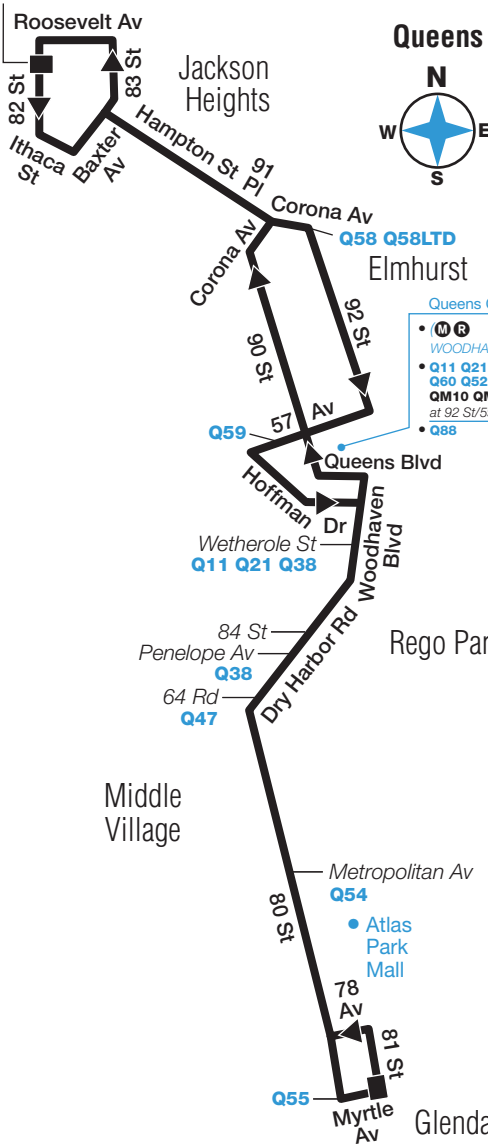

Q32 Q33

(7 82 ST/ROOSEVELT AV)

047-17291

m_q029_17269_cs

Q29 MAP LEGEND

Local/Limited/SBS Bus Transfers: shown in bold blue type.
Express Bus Transfers: shown in bold black type.

■ Terminal

● Point of Interest

(7 STATION NAME)
Subway Connection

For Accessible subway stations, travel directions and other information:

Call 511 or visit www.mta.info