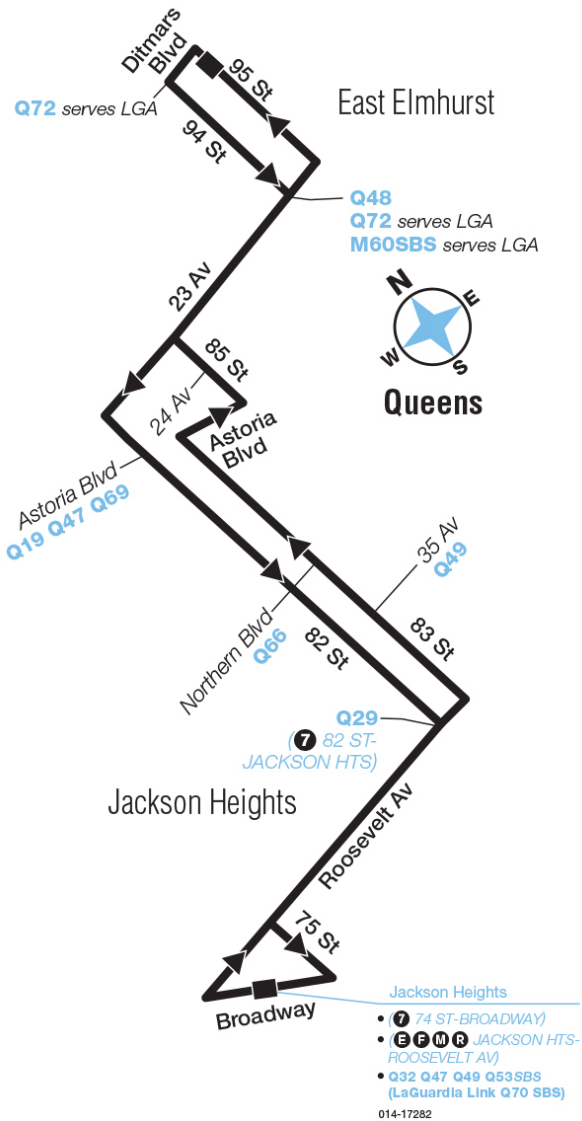

Q33

Bus Timetable
MTA Bus Company

82 St/83 St - 95 St & Ditmars Blvd Via Roosevelt Av / 82Nd & 83Rd St

Local Service

For accessible subway stations, travel directions and other information:

Effective April 4, 2021

Visit www.mta.info or call us at 511

m_q033_17282_cs

Q33 MAP LEGEND

Local/Limited/SBS Bus Transfers: shown in bold blue type.

■ Terminal

(E) STATION NAME
Subway Connection