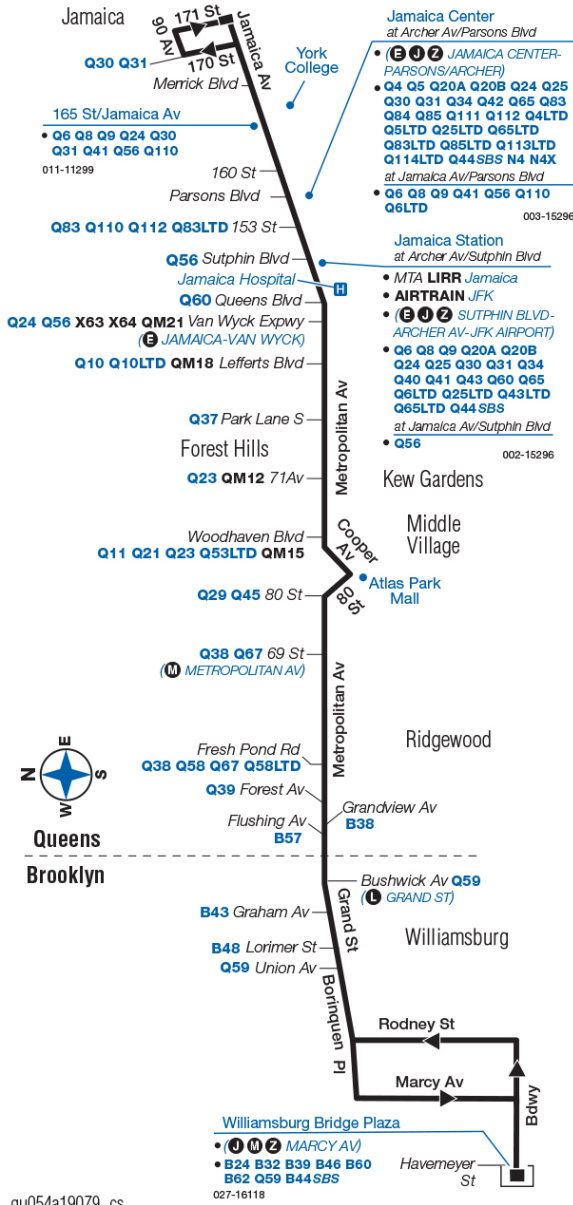

Q54

Bus Timetable New York City Transit

Williamsburg - Jamaica via Jamaica Av / Metropolitan Av

Local Service

Effective September 4, 2022

For accessible subway stations, travel directions and other information:

[Visit www.mta.info](http://www.mta.info) or call us at 511

Q54 MAP LEGEND

Local/Limited/SBS Bus Transfers: shown in bold blue type.
Express Bus Transfers: shown in bold black type.

- Terminal
- MTA LIRR Railroad Station
- (E STATION NAME) Subway Connection
- Point of Interest