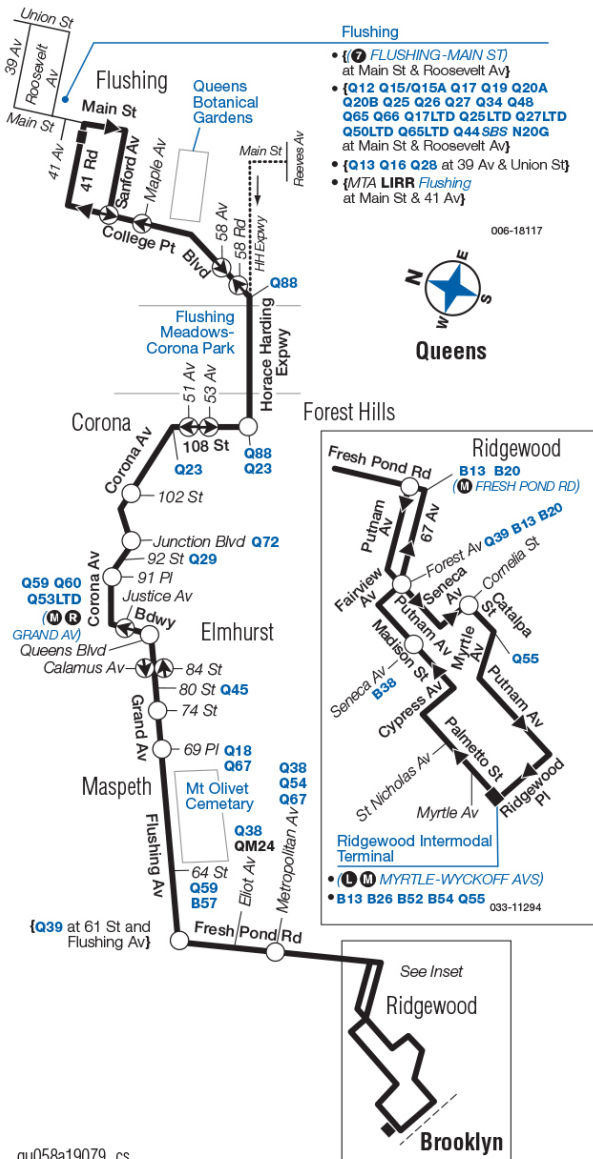

Q58

Ridgewood - Flushing via Fresh Pond Rd / Corona Av / College Pt Blvd

Local and Limited-Stop Service

For accessible subway stations, travel directions and other information:

Effective March 31, 2024

Visit www.mta.info or call us at 511