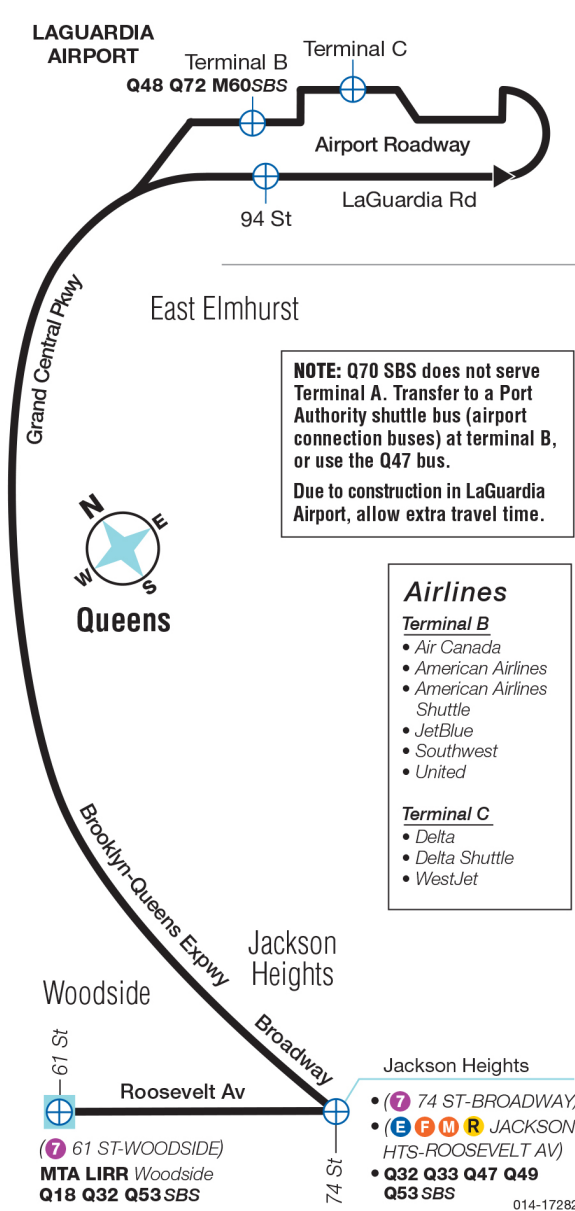

Bold times denote PM hours.

Woodside Roosevelt Av / 61 St	Jackson Hts 74 St / Roosevelt Av Station	LaGuardia Airport Laguardia / Terminal C	Woodside Woodside Av / 61 St
7:50	7:58	8:08	8:33
8:00	8:08	8:18	8:43
8:10	8:18	8:28	8:53
8:20	8:28	8:38	9:03
8:30	8:38	8:48	9:13
8:40	8:48	8:58	9:23
8:50	8:58	9:08	9:32
9:00	9:06	9:15	9:39
9:10	9:16	9:25	9:49
9:20	9:26	9:35	9:59
9:30	9:36	9:45	10:09
9:40	9:46	9:55	10:19
9:50	9:56	10:05	10:29
10:00	10:06	10:15	10:39
10:12	10:18	10:27	10:51
10:24	10:30	10:39	11:03
10:36	10:42	10:51	11:15
10:48	10:54	11:03	11:25
11:00	11:05	11:14	11:36
11:15	11:20	11:29	11:51
11:30	11:35	11:44	12:06
11:45	11:50	11:59	12:21

Q70-SBS

Bus Timetable
MTA Bus Company

LaGuardia Link Woodside LIRR, Jackson Heights E F M R 7 Subway, LaGuardia Airport

+selectbusservice

For accessible subway stations, travel directions and other information:

Effective September 4, 2022

Visit www.mta.info or call us at 511

NOTE: Q70 SBS does not serve Terminal A. Transfer to a Port Authority shuttle bus (airport connection buses) at terminal B, or use the Q47 bus.