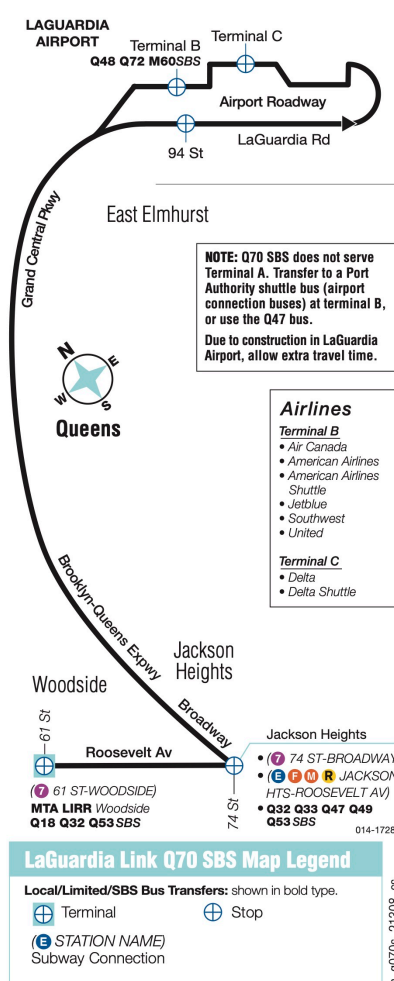

Q70-SBS

LaGuardia Link Woodside LIRR, Jackson Heights E F M R 7 Subway, LaGuardia Airport

+selectbusservice

For accessible subway stations, travel directions and other information:

Effective January 7, 2024

Visit www.mta.info or call us at 511