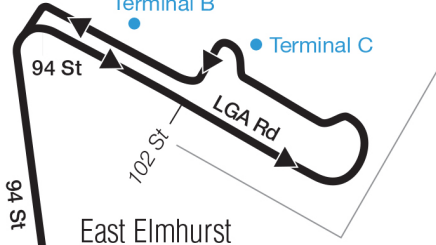

# Q72

**Bus Timetable**  
MTA Bus Company

LaGuardia Airport - Rego Park Via 94Th St / Junction Blvd

**Local Service**

For accessible subway stations, travel directions and other information:

Effective September 4, 2022

Visit [www.mta.info](http://www.mta.info) or call us at 511

**NOTE:**  
Bus does not serve Terminal A.  
Take Airport courtesy bus at Terminal B.

LAGUARDIA AIRPORT

Q48  
(LaGuardia Link Q70 SBS)  
M60 SBS  
Terminal B

Terminal C

East Elmhurst

Q19 Q49

Northern Blvd

Q66

Junction Blvd

Corona

Roosevelt Av

Q88

62 Dr

67 St

Queens Blvd

(M R)

63 DR-REGO PARK

Rego Park

First stop