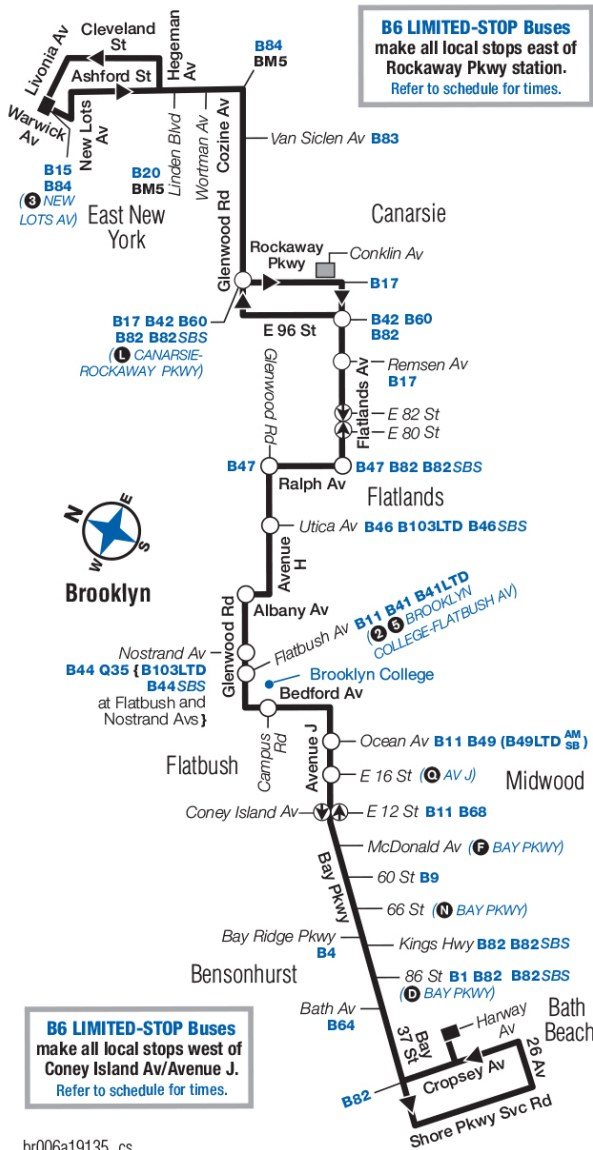

B6

Bus Timetable New York City Transit

Bath Beach - East New York via Bay Pkwy / Avenue J / Flatlands Av

Local and Limited-Stop Service

For accessible subway stations, travel directions and other information:

Effective April 2, 2023

Visit www.mta.info or call us at 511

br006a19135_cs

B6 MAP LEGEND

Local/Limited/SBS Bus Transfers: shown in bold blue type.

Express Bus Transfers: shown in bold black type.

■ Terminal

■ Part-time Terminal

(F) STATION NAME
Subway Connection

● Point of Interest

○ Limited-Stop

➔ Stops in direction indicated

(SB) South-bound