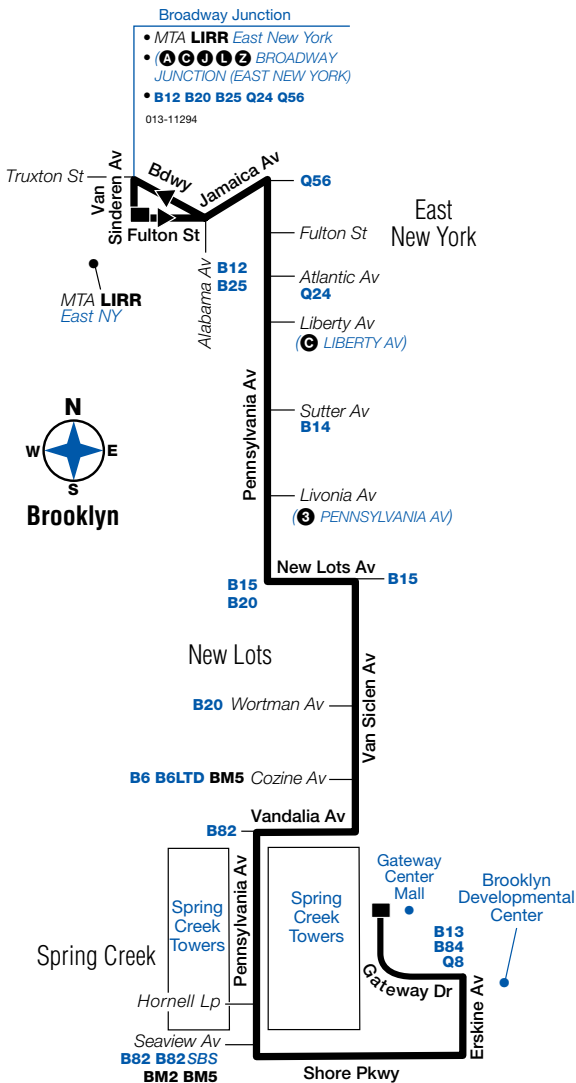

br083a18253_cs

B83 MAP LEGEND

Local/Limited/SBS Bus Transfers: shown in bold blue type.

Express Bus Transfers: shown in bold black type.

■ Terminal

● Point of Interest

(C) STATION NAME

MTA **LIRR** Railroad Station

Subway Connection

For Accessible subway stations, travel directions and other information:

Call 511 or visit www.mta.info