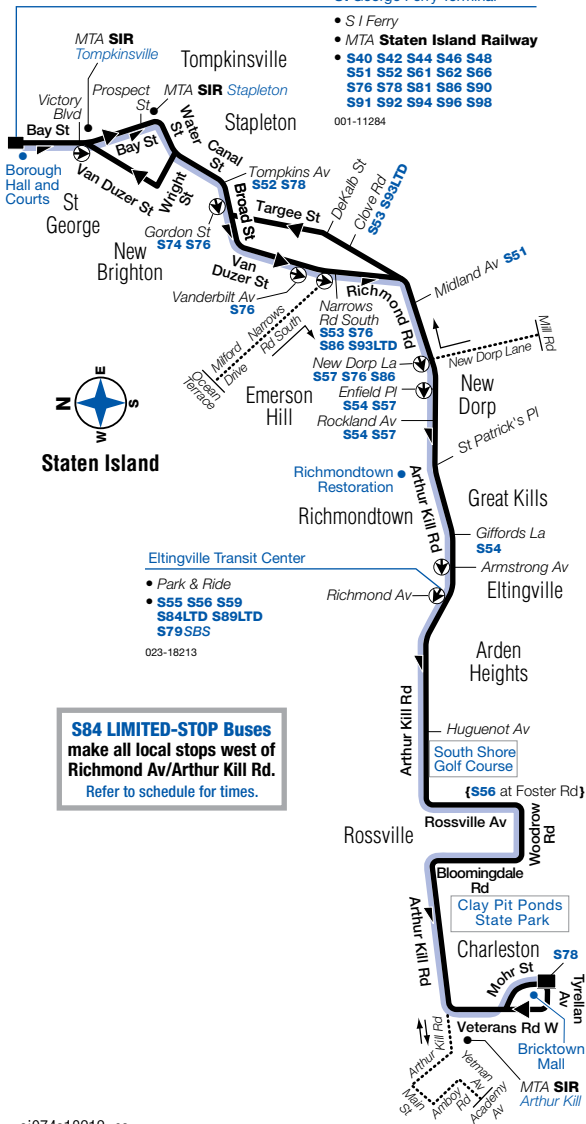

St George Ferry Terminal

- S I Ferry
- MTA **Staten Island Railway**
- **S40 S42 S44 S46 S48**
- **S51 S52 S56 S62 S66**
- **S76 S78 S81 S86 S90**
- **S91 S92 S94 S96 S98**

001-11284

si074a18212_cs

S74/S84 MAP LEGEND

Local/Limited/SBS Bus Transfers: shown in bold blue type.

■ Terminal

MTA **SIR** Railway Station

➔ Limited-Stop in direction indicated

● Point of Interest

⋯ Supplemental Service School Days (early AM and early PM)

— **S84** Limited-Stop Route

For Accessible subway stations, travel directions and other information:

Call 511 or visit www.mta.info