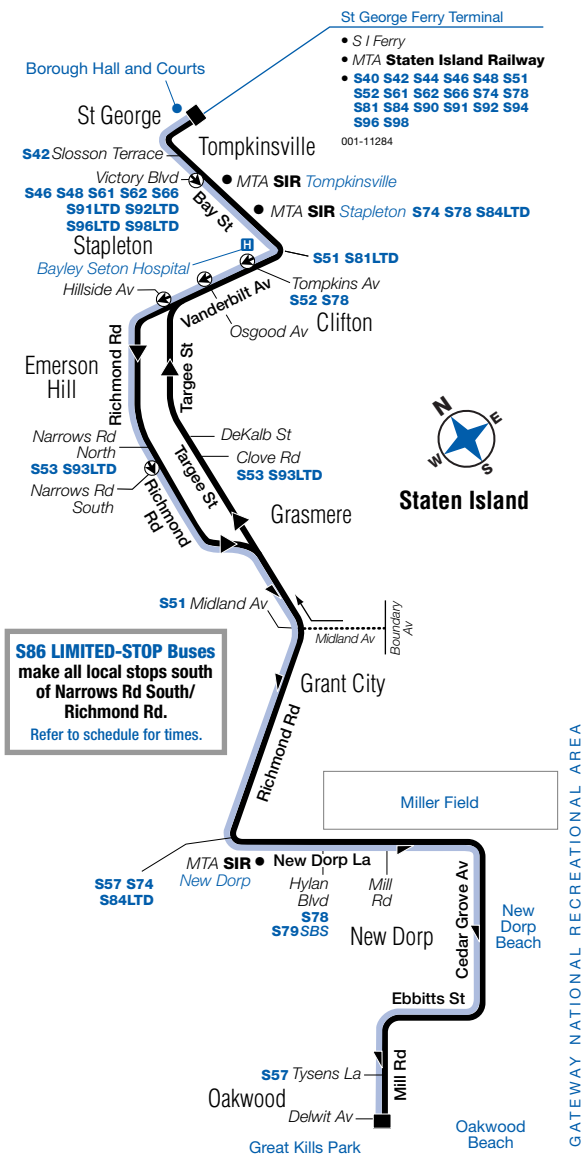

si076a18212_cs

S76/S86 MAP LEGEND

- **Local/Limited/SBS Bus Transfers:** shown in bold blue type.
- Terminal
- ..... Supplemental Service School Days (early PM)
- MTA **SIR** Railway Station
- S86 Limited-Stop Route
- ⊙ Stops in direction indicated
- Point of Interest

For Accessible subway stations, travel directions and other information:
Call 511 or visit www.mta.info