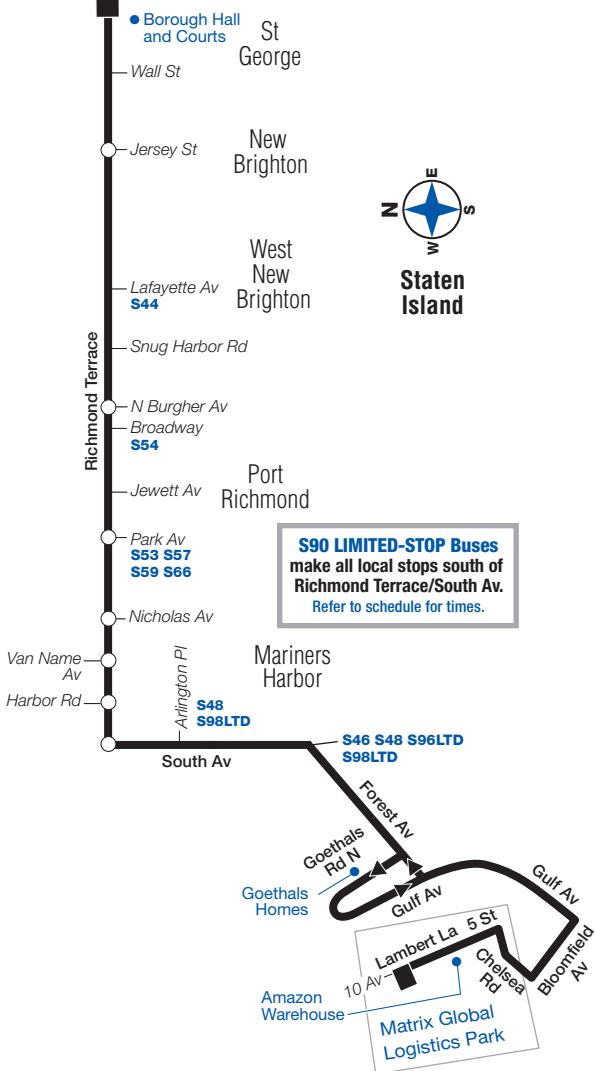

St George Ferry Terminal

- S I Ferry
- MTA **Staten Island Railway**
- **S42 S44 S46 S48 S51 S52 S61 S62 S66 S74 S76 S78 S81 S84 S86 S91 S92 S94 S96 S98**

001-11284

si040a18277_cs

S40/S90 MAP LEGEND

Local/Limited/SBS Bus Transfers: shown in bold blue type.

■ Terminal

○ Limited-Stop

MTA **SIR** *Railway Station*

● Point of Interest

For Accessible subway stations, travel directions and other information:

Call 511 or visit www.mta.info