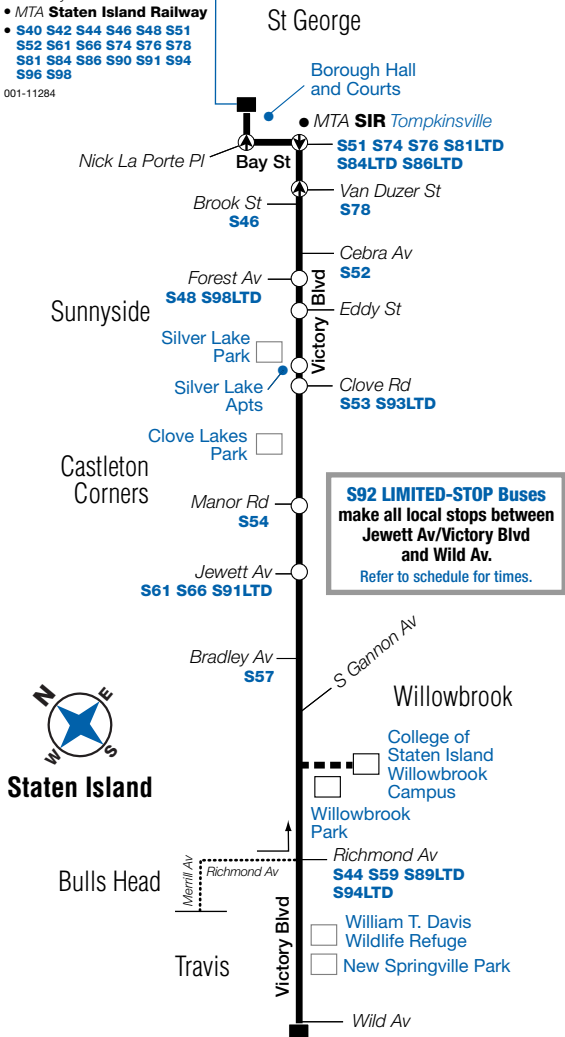

- S I Ferry
- MTA **Staten Island Railway**
- **S40 S42 S44 S46 S48 S51 S52 S61 S66 S74 S76 S78 S81 S84 S86 S90 S91 S94 S96 S98**

001-11284

si062a19092_cs

S62/S92 MAP LEGEND

Local/Limited/SBS Bus Transfers: shown in bold blue type.

■ Terminal

MTA **SIR** Railway Station

○ Limited-Stop

➔ Stops in direction indicated

--- Part-time service - see schedule

..... Supplemental Service School Days (early PM)

● Point of Interest

For Accessible subway stations, travel directions and other information:

Call 511 or visit www.mta.info