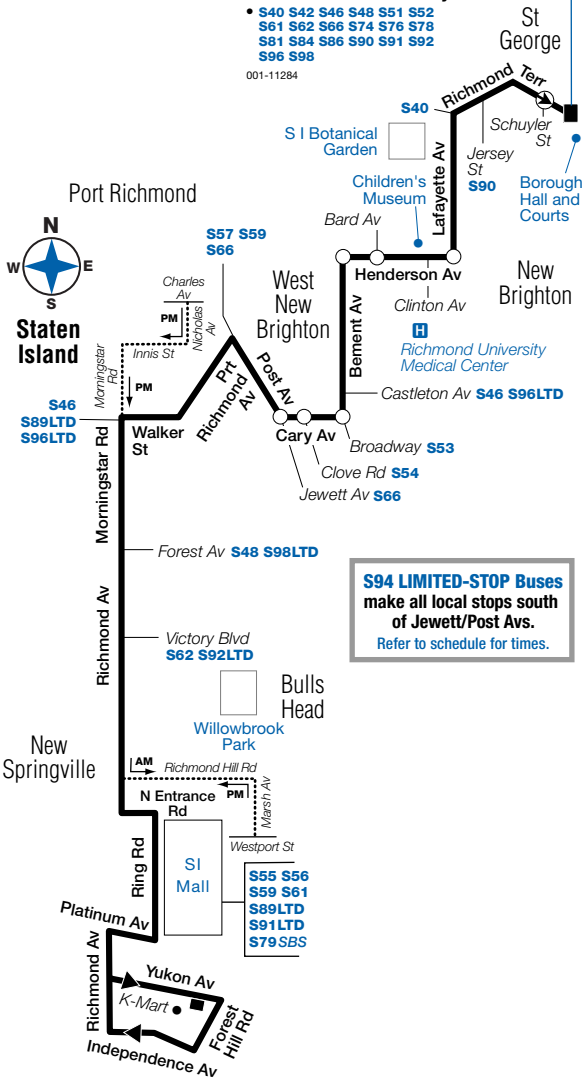

St George Ferry Terminal

- S I Ferry
- MTA **Staten Island Railway**
- **S40 S42 S46 S48 S51 S52 S61 S62 S66 S74 S76 S78 S81 S84 S86 S90 S91 S92 S96 S98**

001-11284

S94 LIMITED-STOP Buses make all local stops south of Jewett/Post Aves. Refer to schedule for times.

si044a18212_cs

S44/S94 MAP LEGEND

Local/Limited/SBS Bus Transfers: shown in bold blue type.

1. Terminal
   - Limited-Stop
   - ➔ Stops in direction indicated
   - ..... Supplemental Service School Days (early AM and early PM)
   - Point of Interest
2. MTA **SIR** Railway Station

For Accessible subway stations, travel directions and other information:

Call 511 or visit www.mta.info