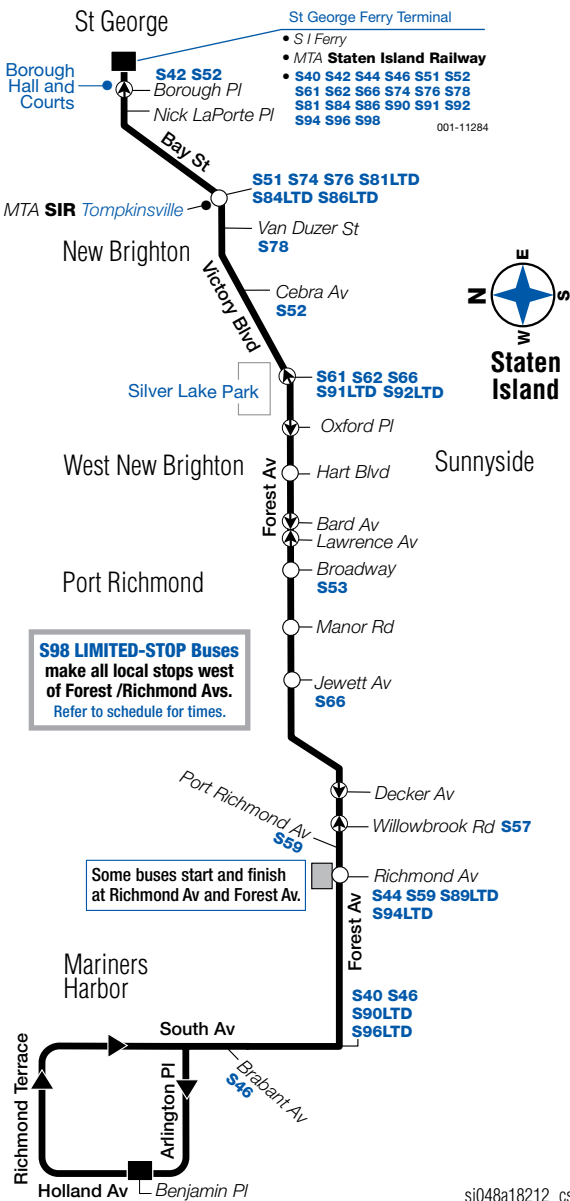

S48/S98 MAP LEGEND

Local/Limited/SBS Bus Transfers: shown in bold blue type.

■ Terminal

○ Limited-Stop

▣ Part-time Terminal

➔ Stops in direction indicated

MTA **SIR** Railway Station

● Point of Interest

For Accessible subway stations, travel directions and other information:

Call 511 or visit www.mta.info