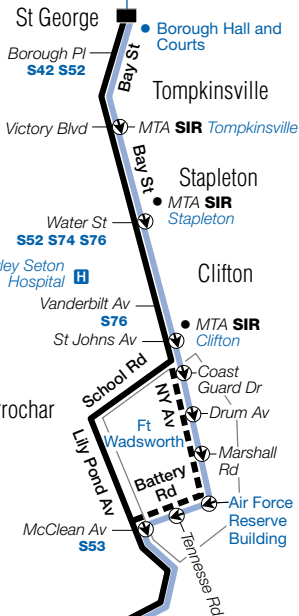

St George Ferry Terminal

- S I Ferry
- MTA **Staten Island Railway**
- **S40 S42 S44 S46 S48 S52 S61 S62 S66 S74 S76 S78 S84 S86 S90 S91 S92 S94 S96 S98**

001-11284

Staten Island

New Brighton

**S81 LIMITED-STOP Buses**  
 Make all local stops south of Sand La/Father Capodanno Blvd.  
 Refer to schedule for times.