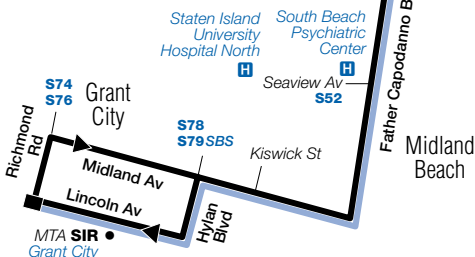

St George Ferry Terminal

- S I Ferry
- MTA **Staten Island Railway**
- **S40 S42 S44 S46 S48 S52 S61 S62 S66 S74 S76 S78 S84 S86 S90 S91 S92 S94 S96 S98**

001-11284

Staten Island

New Brighton

**S81 LIMITED-STOP Buses**  
 Make all local stops south of Sand La/Father Capodanno Blvd.  
 Refer to schedule for times.

si051a18212\_cs

**S51/S81 MAP LEGEND**

**Local/Limited/SBS Bus Transfers:** shown in bold blue type.

- Terminal
- ➔ Stops in direction indicated
- Point of Interest
- MTA **SIR** Railway Station
- S51 Route
- S81 Limited-Stop Route
- - - S51 Fort Wadsworth Service