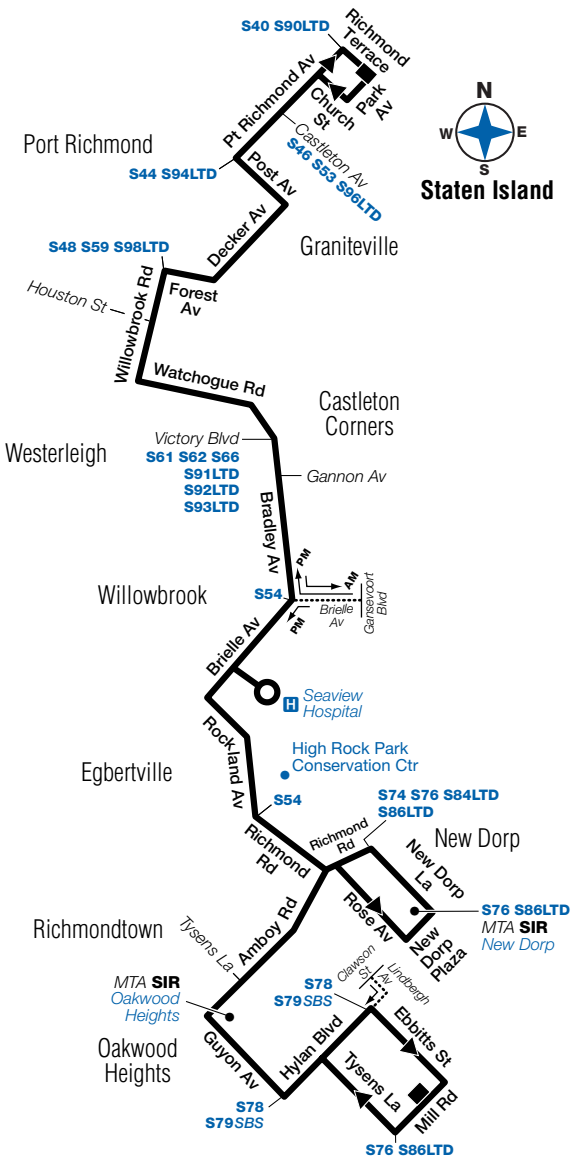

si057a18212_cs

S57 MAP LEGEND

Local/Limited/SBS Bus Transfers: shown in bold blue type.

■ Terminal

MTA **SIR** Railway Station

● Point of Interest

..... Supplemental Service School Days (early AM and early PM)

For Accessible subway stations, travel directions and other information:

Call 511 or visit www.mta.info