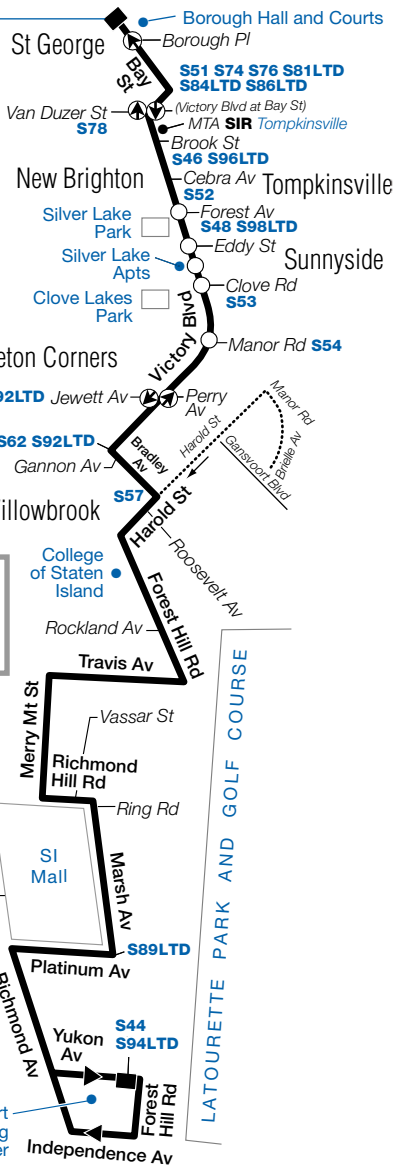

- S I Ferry
- MTA **Staten Island Railway**
- **S40 S42 S44 S46 S48 S51 S52 S62 S66 S74 S76 S78 S81 S84 S86 S90 S92 S94 S96 S98**

001-11284

**Staten Island**

**S91 LIMITED-STOP Buses**  
 make all local stops west of Jewett Av/Victory Blvd.  
 Refer to schedule for times.