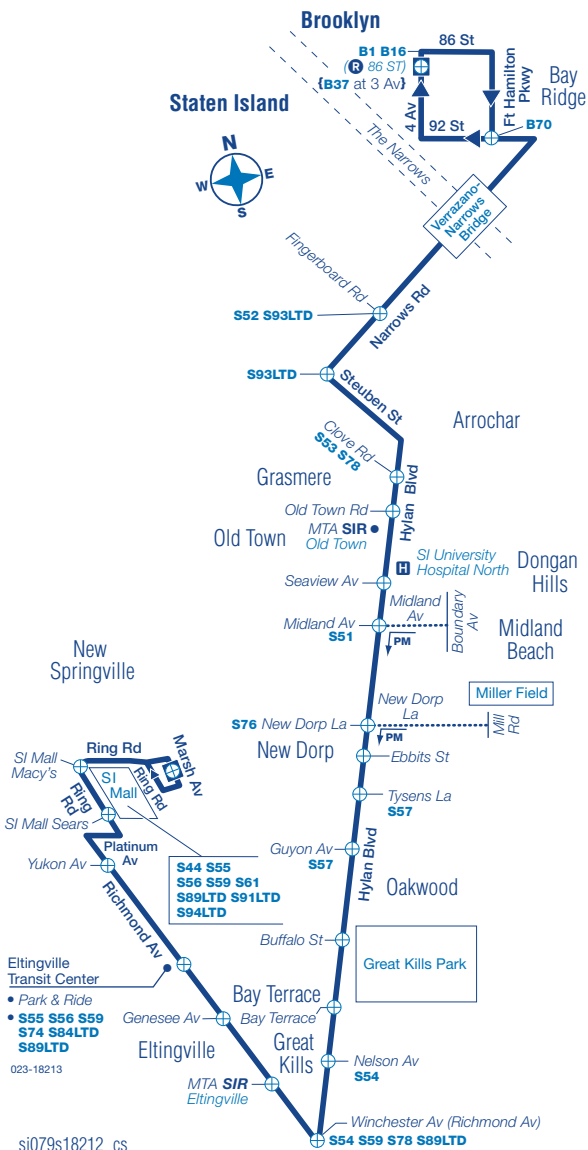

S79+selectbus service MAP LEGEND

Local/Limited/SBS Bus Transfers: shown in bold light blue type.

⊕ Terminal

⊕ Stop

MTA SIR Railway Station

(R) STATION NAME
Subway Connection

● Point of Interest

..... Supplemental Service
School Days (early PM)

For Accessible subway stations, travel directions and other information:

Call 511 or visit www.mta.info