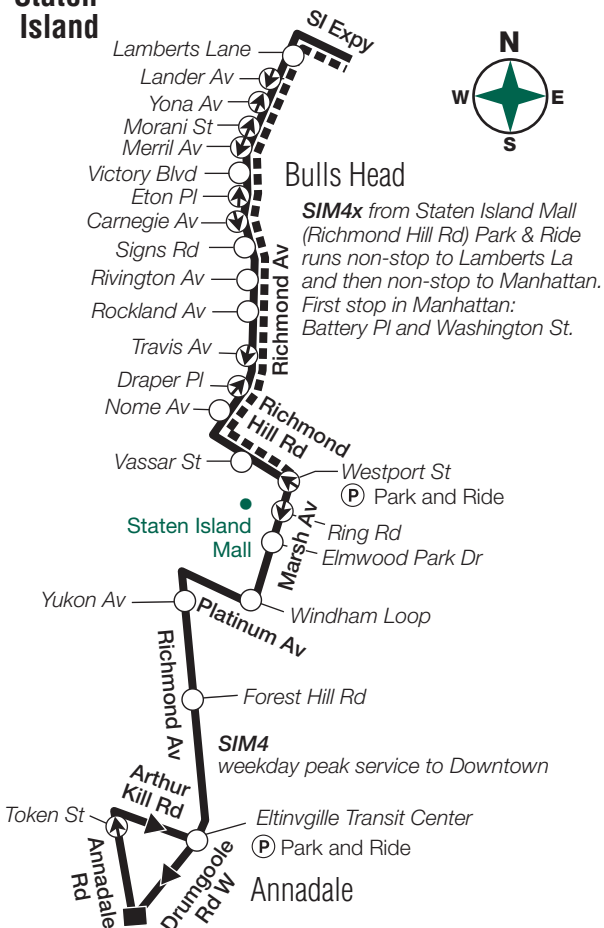

SIM4c Sunday Service

From Midtown, via Downtown, Manhattan, to Huguenot, SI

Midtown Central Pk S/ 6 Av	Midtown Park Av S/ 22 St	Downtown Broadway/ Morris St	Bulls Head Richmnd Av/ Victory Blvd	Eltingville Transit Center	Annadale Annadale Rd/ Drmgooole Rd	Huguenot Woodrow Rd/ Boulder St
6:30	6:47	7:05	7:31	7:40	7:44	7:54
7:30	7:47	8:05	8:32	8:43	8:48	8:59
8:15	8:33	8:52	9:21	9:34	9:40	9:52
9:00	9:20	9:40	10:12	10:24	10:28	10:40
9:30	9:50	10:10	10:41	10:53	10:57	11:09
10:00	10:20	10:41	11:12	11:24	11:28	11:40
10:30	10:50	11:11	11:42	11:54	11:58	12:10
11:00	11:20	11:41	12:12	12:24	12:28	12:40
11:30	11:50	12:11	12:42	12:54	12:58	1:10
12:00	12:20	12:41	1:12	1:24	1:28	1:40
12:30	12:50	1:11	1:42	1:54	1:58	2:10
1:00	1:20	1:41	2:12	2:24	2:28	2:40
2:00	2:20	2:41	3:12	3:24	3:28	3:40
3:00	3:20	3:41	4:12	4:26	4:30	4:42
4:00	4:22	4:45	5:17	5:31	5:35	5:47
4:30	4:52	5:15	5:47	6:01	6:05	6:17
5:00	5:22	5:45	6:17	6:31	6:35	6:47
5:30	5:52	6:15	6:47	7:01	7:05	7:16
6:00	6:22	6:45	7:17	7:30	7:34	7:45
6:30	6:52	7:14	7:44	7:57	8:01	8:12
7:00	7:19	7:39	8:09	8:22	8:26	8:37
7:30	7:49	8:09	8:39	8:52	8:56	9:07
8:30	8:49	9:09	9:39	9:52	9:56	10:07

SIM4/SIM4x Peak Downtown Manhattan

Manhattan

via Verrazano-Narrows Bridge and Hugh L. Carey Tunnel

Staten Island

**SIM4c Off-Peak and Weekend –
Midtown Manhattan via Downtown**

Manhattan

SIM4c Off-Peak & Weekend - Staten Island