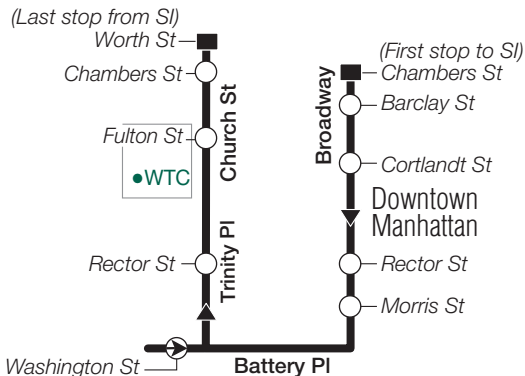

SIM4c Sunday Service

From Huguenot, SI, to Midtown, via Downtown, Manhattan

Huguenot Woodrow Rd/ VineInd Av	Eltingville Transit Center	SI Mall Marsh Av/ Windham Lp	Midtown 23 St/ Broadway	Midtown Madison Av/ 41 St	Midtown Central Pk S/ 6 Av
5:00	5:12	5:18	6:06	6:11	6:18
6:00	6:12	6:18	7:08	7:13	7:20
6:30	6:42	6:48	7:40	7:45	7:52
7:00	7:12	7:18	8:10	8:15	8:22
7:30	7:42	7:48	8:40	8:46	8:55
8:00	8:12	8:18	9:14	9:20	9:29
8:30	8:45	8:51	9:47	9:53	10:02
9:00	9:15	9:21	10:17	10:23	10:32
9:30	9:45	9:51	10:47	10:53	11:02
10:00	10:15	10:21	11:17	11:24	11:35
10:30	10:45	10:51	11:51	11:58	12:09
11:00	11:15	11:21	12:21	12:28	12:39
12:00	12:15	12:21	1:22	1:29	1:41
1:00	1:16	1:22	2:24	2:31	2:43
2:00	2:16	2:22	3:24	3:31	3:43
2:30	2:46	2:52	3:54	4:01	4:13
3:00	3:16	3:22	4:24	4:31	4:41
3:30	3:46	3:52	4:52	4:58	5:08
4:00	4:16	4:22	5:21	5:27	5:37
4:30	4:45	4:51	5:48	5:54	6:04
5:00	5:15	5:21	6:18	6:23	6:32
5:50	6:05	6:11	7:07	7:12	7:21
6:50	7:03	7:09	8:05	8:10	8:19

SIM4/SIM4x Peak Downtown Manhattan

Manhattan

via Verrazano-Narrows Bridge and Hugh L. Carey Tunnel

Staten Island

**SIM4c Off-Peak and Weekend –
Midtown Manhattan via Downtown**

Manhattan

SIM4c Off-Peak & Weekend - Staten Island