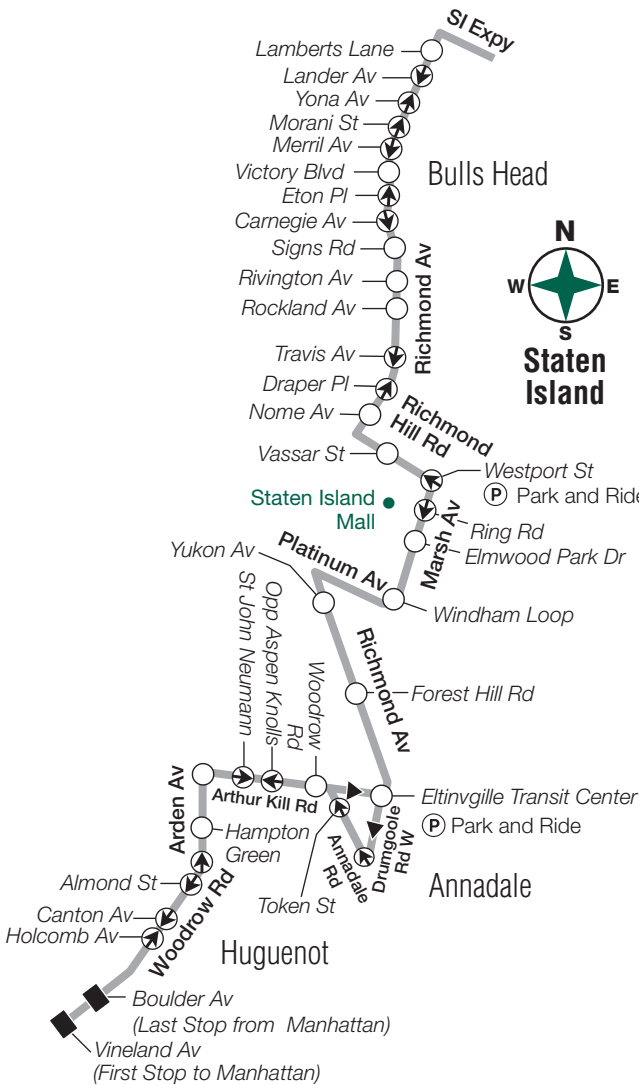

SIM4c Sunday Service

From Midtown, via Downtown, Manhattan, to Huguenot, SI

Midtown Central Pk S/ 6 Av	Midtown Park Av S/ 22 St	Downtown Broadway/ Morris St	Bulls Head Richmnd Av/ Victory Blvd	Eltingville Transit Center	Annadale Annadale Rd/ Drmgooole Rd	Huguenot Woodrow Rd/ Boulder St
6:30	6:47	7:05	7:31	7:40	7:44	7:54
7:30	7:47	8:05	8:32	8:43	8:48	8:59
8:15	8:33	8:52	9:21	9:34	9:40	9:52
9:00	9:20	9:40	10:12	10:24	10:28	10:40
9:30	9:50	10:10	10:41	10:53	10:57	11:09
10:00	10:20	10:41	11:12	11:24	11:28	11:40
10:30	10:50	11:11	11:42	11:54	11:58	12:10
11:00	11:20	11:41	12:12	12:24	12:28	12:40
11:30	11:50	12:11	12:42	12:54	12:58	1:10
12:00	12:20	12:41	1:12	1:24	1:28	1:40
12:30	12:50	1:11	1:42	1:54	1:58	2:10
1:00	1:20	1:41	2:12	2:24	2:28	2:40
2:00	2:20	2:41	3:12	3:24	3:28	3:40
3:00	3:20	3:41	4:12	4:26	4:30	4:42
4:00	4:22	4:45	5:17	5:31	5:35	5:47
4:30	4:52	5:15	5:47	6:01	6:05	6:17
5:00	5:22	5:45	6:17	6:31	6:35	6:47
5:30	5:52	6:15	6:47	7:01	7:05	7:16
6:00	6:22	6:45	7:17	7:30	7:34	7:45
6:30	6:52	7:14	7:44	7:57	8:01	8:12
7:00	7:19	7:39	8:09	8:22	8:26	8:37
7:30	7:49	8:09	8:39	8:52	8:56	9:07
8:30	8:49	9:09	9:39	9:52	9:56	10:07

SIM4/SIM4x Peak Downtown Manhattan

Manhattan

via Verrazano-Narrows Bridge and Hugh L. Carey Tunnel

Staten Island

**SIM4c Off-Peak and Weekend –
Midtown Manhattan via Downtown**

Manhattan

SIM4c Off-Peak & Weekend - Staten Island

via Verrazano-Narrows Bridge and Hugh L. Carey Tunnel

SIM004a19098

SIM4/SIM4x/SIM4c MAP LEGEND

- | | |
|------------------------------|-------------------|
| Terminal | SIM4 Service |
| Express Stop | SIM4c Service |
| Stops in direction indicated | SIM4x Service |
| | Point of Interest |