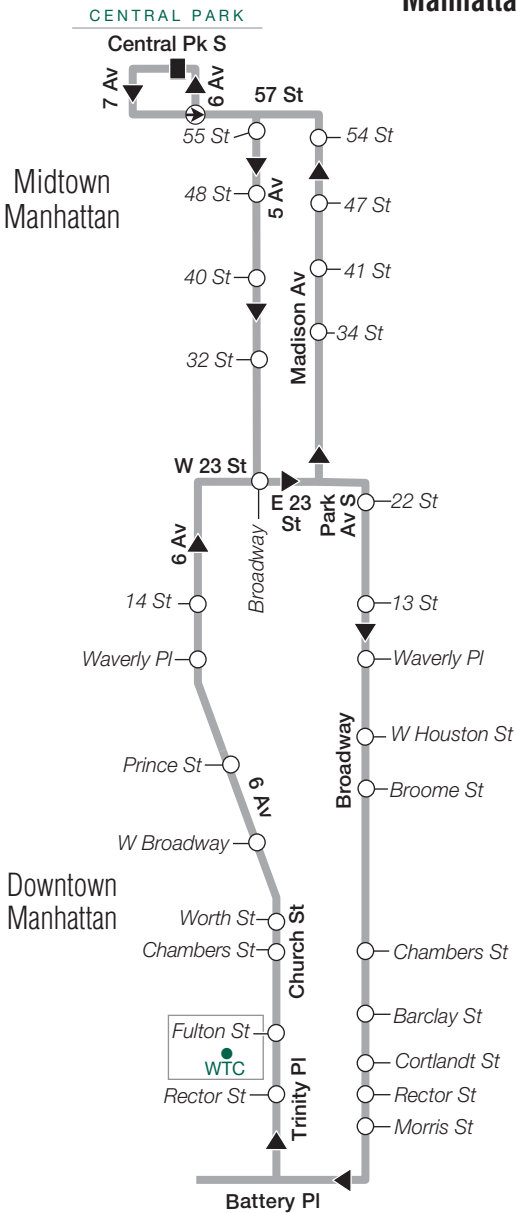

SIM4c Sunday Service

From Midtown, via Downtown, Manhattan, to Huguenot, SI

Midtown Central Pk S/ 6 Av	Midtown Park Av S/ 22 St	Downtown Broadway/ Morris St	Bulls Head Richmnd Av/ Victory Blvd	Eltingville Transit Center	Annadale Annadale Rd/ Drmgooole Rd	Huguenot Woodrow Rd/ Boulder St
6:30	6:47	7:05	7:31	7:40	7:44	7:54
7:30	7:47	8:05	8:32	8:43	8:48	8:59
8:15	8:33	8:52	9:21	9:34	9:40	9:52
9:00	9:20	9:40	10:12	10:24	10:28	10:40
9:30	9:50	10:10	10:41	10:53	10:57	11:09
10:00	10:20	10:41	11:12	11:24	11:28	11:40
10:30	10:50	11:11	11:42	11:54	11:58	12:10
11:00	11:20	11:41	12:12	12:24	12:28	12:40
11:30	11:50	12:11	12:42	12:54	12:58	1:10
12:00	12:20	12:41	1:12	1:24	1:28	1:40
12:30	12:50	1:11	1:42	1:54	1:58	2:10
1:00	1:20	1:41	2:12	2:24	2:28	2:40
2:00	2:20	2:41	3:12	3:24	3:28	3:40
3:00	3:20	3:41	4:12	4:26	4:30	4:42
4:00	4:22	4:45	5:17	5:31	5:35	5:47
4:30	4:52	5:15	5:47	6:01	6:05	6:17
5:00	5:22	5:45	6:17	6:31	6:35	6:47
5:30	5:52	6:15	6:47	7:01	7:05	7:16
6:00	6:22	6:45	7:17	7:30	7:34	7:45
6:30	6:52	7:14	7:44	7:57	8:01	8:12
7:00	7:19	7:39	8:09	8:22	8:26	8:37
7:30	7:49	8:09	8:39	8:52	8:56	9:07
8:30	8:49	9:09	9:39	9:52	9:56	10:07

SIM4/SIM4x Peak Downtown Manhattan

Manhattan

via Verrazano-Narrows Bridge and Hugh L. Carey Tunnel

Staten Island

**SIM4c Off-Peak and Weekend –
Midtown Manhattan via Downtown**

Manhattan

SIM4c Off-Peak & Weekend - Staten Island

via Verrazano-Narrows Bridge and Hugh L. Carey Tunnel

SIM004a19098

SIM4/SIM4x/SIM4c MAP LEGEND

- | | |
|------------------------------|-------------------|
| Terminal | SIM4 Service |
| Express Stop | SIM4c Service |
| Stops in direction indicated | SIM4x Service |
| | Point of Interest |