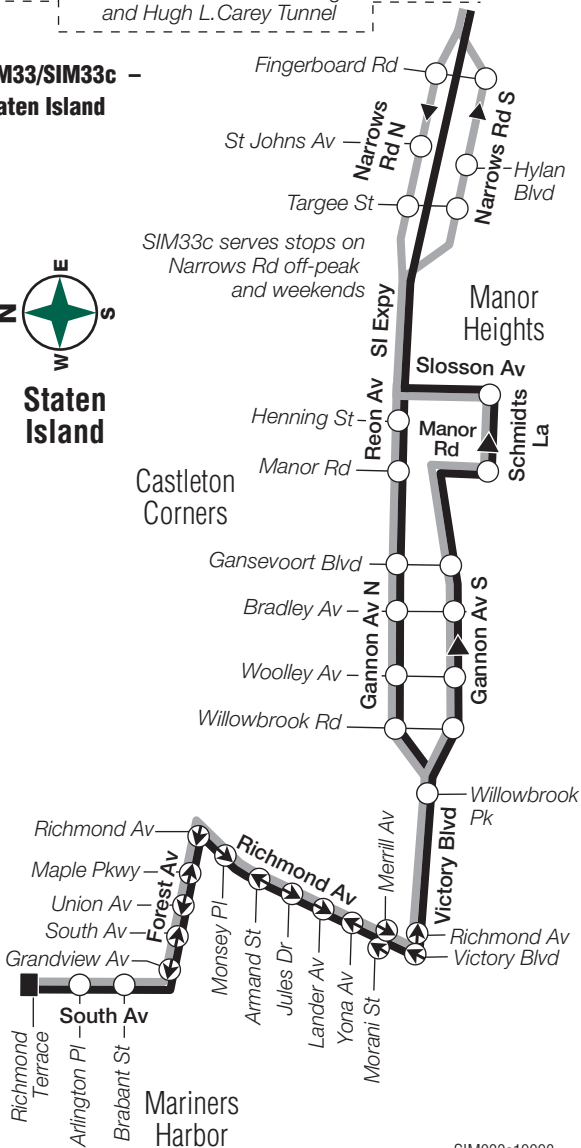

Mariners Hrbr Richmond Terr/ South Av	Mariners Hrbr Forest Av/ South Av	Mariners Hrbr Richmond Av/ Jules Dr	Manor Hts Schmidts Ln/ Slosson Av	Downtown West St/ Carlisle St	Downtown 6 Av/ 14 St
5:00	5:03	5:11	5:29	5:53	6:04
5:20	5:23	5:31	5:49	6:13	6:27
5:40	5:43	5:51	6:09	6:37	6:51
6:00	6:04	6:12	6:34	7:02	7:18
6:15	6:19	6:27	6:49	7:17	7:33
6:30	6:34	6:42	7:04	7:40	7:58
6:45	6:49	6:57	7:19	7:55	8:13
7:00	7:04	7:12	7:39	8:14	8:34
7:10	7:14	7:22	7:49	8:24	8:44
7:20	7:24	7:32	7:59	8:34	8:54
7:35	7:39	7:50	8:17	8:46	9:06
7:50	7:54	8:05	8:27	8:56	9:16
8:10	8:14	8:24	8:46	9:15	9:37
8:30	8:34	8:44	9:06	9:32	9:54
8:50	8:54	9:04	9:23	9:49	10:11

Bold times denote PM hours.

SIM33 Weekday Service

From Downtown, Manhattan, to Mariners Harbor, Staten Island

Downtown Broadway/ 13 St	Downtown West St/ N Moore St	WTC West St/ Vesey St	Castleton Crnrs Reon Av/ Henning St	Mariners Hrbr Richmond Terr/ South Av
2:40	2:57	3:07	3:29	3:55
3:00	3:19	3:29	3:51	4:17
3:20	3:39	3:49	4:11	4:39
3:40	3:59	4:09	4:34	5:02
3:55	4:14	4:24	4:49	5:17
4:10	4:31	4:41	5:06	5:33
4:25	4:46	4:56	5:21	5:48
4:40	5:01	5:11	5:38	6:05
4:55	5:16	5:26	5:53	6:20
5:10	5:31	5:41	6:08	6:35
5:25	5:46	5:56	6:23	6:50
5:40	6:01	6:11	6:35	7:02
5:55	6:16	6:26	6:50	7:17
6:15	6:33	6:43	7:07	7:31
6:35	6:53	7:03	7:22	7:46
7:00	7:17	7:27	7:46	8:10

**SIM33 Weekday Peak –
Downtown Manhattan**

Manhattan

SIM33c Off-Peak and Weekend – Midtown Manhattan via Downtown

Manhattan

via Verrazano-Narrows Bridge
and Hugh L. Carey Tunnel

via Verrazano-Narrows Bridge
and Hugh L. Carey Tunnel

**SIM33/SIM33c -
Staten Island**

Staten Island

SIM033a19098

SIM33/SIM33c MAP LEGEND

- Terminal
- SIM33 Peak Service
- SIM33c Service
- Express Stop
- Stops in direction indicated
- Point of Interest

For Accessible subway stations, travel directions and other information: