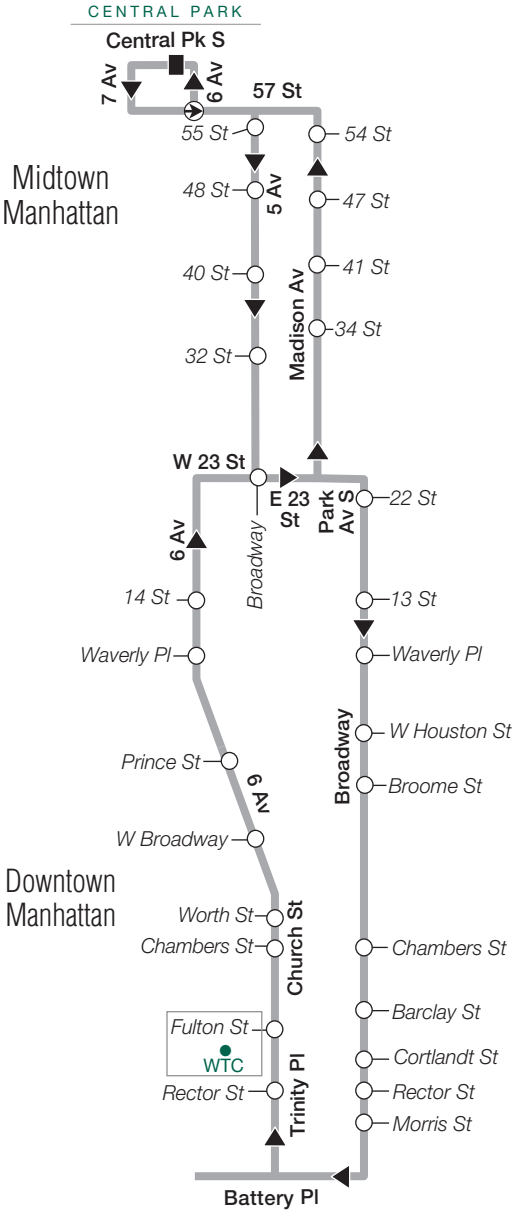

SIM33c Sunday Service

From Midtown, Manhattan, to Mariners Harbor, Staten Island

Midtown Central Pk S/ 6 Av	Midtown 23 St/ Broadway	Downtown Broadway/ Chambers St	Grasmere Narrows Rd N/ Fingerbrd Rd	Castleton Crnrs Reon Av/ Henning St	Mariners Hrbr Richmond Ter/ South Av
8:25	8:41	8:51	9:15	9:20	9:29
8:55	9:11	9:21	9:45	9:50	9:59
9:25	9:41	9:51	10:15	10:20	10:29
9:55	10:11	10:23	10:47	10:52	11:01
10:25	10:41	10:53	11:18	11:25	11:34
10:55	11:12	11:25	11:51	11:58	12:07
11:25	11:44	11:57	12:23	12:30	12:39
11:55	12:14	12:27	12:54	1:01	1:10
12:25	12:45	1:01	1:28	1:35	1:44
12:55	1:16	1:32	1:59	2:06	2:15
1:25	1:46	2:02	2:29	2:36	2:45
1:55	2:16	2:32	2:59	3:06	3:15
2:25	2:46	3:02	3:28	3:35	3:44
2:55	3:16	3:34	4:00	4:07	4:16
3:25	3:46	4:04	4:30	4:37	4:46
3:55	4:16	4:34	5:00	5:07	5:16
4:25	4:46	5:04	5:30	5:35	5:44
4:55	5:16	5:34	5:58	6:03	6:12
5:25	5:46	6:02	6:26	6:31	6:40
6:05	6:27	6:43	7:07	7:12	7:21
7:00	7:21	7:37	8:00	8:05	8:14
7:55	8:16	8:32	8:54	8:59	9:08
8:50	9:09	9:23	9:45	9:50	9:59
9:50	10:09	10:23	10:45	10:50	10:59
10:50	11:09	11:23	11:45	11:50	11:59

**SIM33 Weekday Peak –
Downtown Manhattan**

Manhattan

SIM33c Off-Peak and Weekend – Midtown Manhattan via Downtown

Manhattan

via Verrazano-Narrows Bridge
and Hugh L. Carey Tunnel

via Verrazano-Narrows Bridge
and Hugh L. Carey Tunnel

**SIM33/SIM33c -
Staten Island**

Staten Island

SIM033a19098

SIM33/SIM33c MAP LEGEND

- Terminal
- SIM33 Peak Service
- SIM33c Service
- Express Stop
- Stops in direction indicated
- Point of Interest

For Accessible subway stations, travel directions and other information: