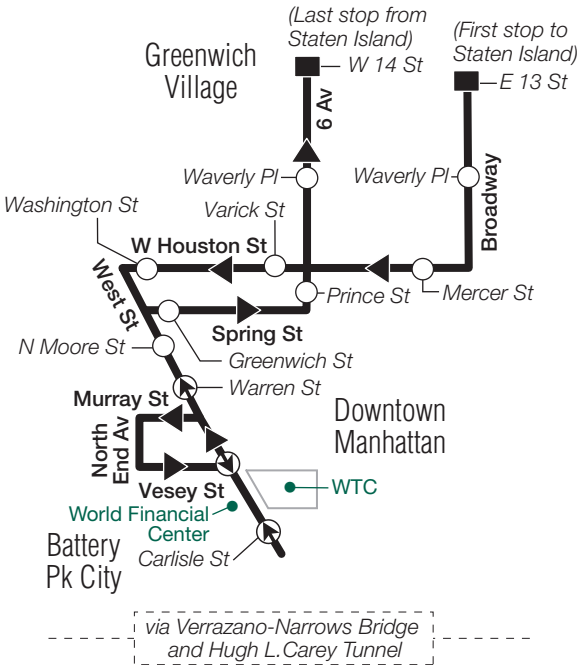

SIM33c Sunday Service

From Midtown, Manhattan, to Mariners Harbor, Staten Island

Midtown Central Pk S/ 6 Av	Midtown 23 St/ Broadway	Downtown Broadway/ Chambers St	Grasmere Narrows Rd N/ Fingerbrd Rd	Castleton Crnrs Reon Av/ Henning St	Mariners Hrbr Richmond Ter/ South Av
8:25	8:41	8:51	9:15	9:20	9:29
8:55	9:11	9:21	9:45	9:50	9:59
9:25	9:41	9:51	10:15	10:20	10:29
9:55	10:11	10:23	10:47	10:52	11:01
10:25	10:41	10:53	11:18	11:25	11:34
10:55	11:12	11:25	11:51	11:58	12:07
11:25	11:44	11:57	12:23	12:30	12:39
11:55	12:14	12:27	12:54	1:01	1:10
12:25	12:45	1:01	1:28	1:35	1:44
12:55	1:16	1:32	1:59	2:06	2:15
1:25	1:46	2:02	2:29	2:36	2:45
1:55	2:16	2:32	2:59	3:06	3:15
2:25	2:46	3:02	3:28	3:35	3:44
2:55	3:16	3:34	4:00	4:07	4:16
3:25	3:46	4:04	4:30	4:37	4:46
3:55	4:16	4:34	5:00	5:07	5:16
4:25	4:46	5:04	5:30	5:35	5:44
4:55	5:16	5:34	5:58	6:03	6:12
5:25	5:46	6:02	6:26	6:31	6:40
6:05	6:27	6:43	7:07	7:12	7:21
7:00	7:21	7:37	8:00	8:05	8:14
7:55	8:16	8:32	8:54	8:59	9:08
8:50	9:09	9:23	9:45	9:50	9:59
9:50	10:09	10:23	10:45	10:50	10:59
10:50	11:09	11:23	11:45	11:50	11:59

**SIM33 Weekday Peak –
Downtown Manhattan**

Manhattan

SIM33c Off-Peak and Weekend – Midtown Manhattan via Downtown

Manhattan

via Verrazano-Narrows Bridge
and Hugh L. Carey Tunnel

via Verrazano-Narrows Bridge
and Hugh L. Carey Tunnel