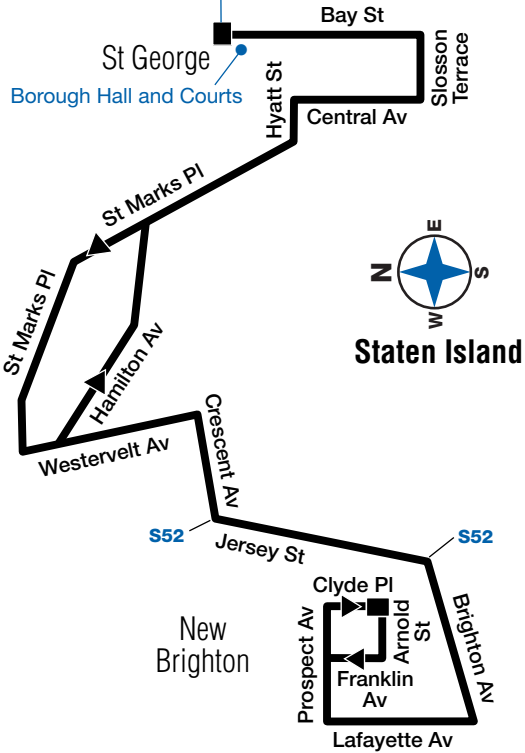

St George Ferry Terminal

- *S I Ferry*
- **MTA Staten Island Railway**
- **S40 S44 S46 S48 S51 S52**
  S61 S62 S66 S74 S76 S78
  S81 S84 S86 S90 S91 S92
  S94 S96 S98

001-11284

si042a11322_cs

S42 MAP LEGEND

Local/Limited/SBS Bus Transfers: shown in bold blue type.

Terminal

Point of Interest

MTA **SIR** *Railway Station*