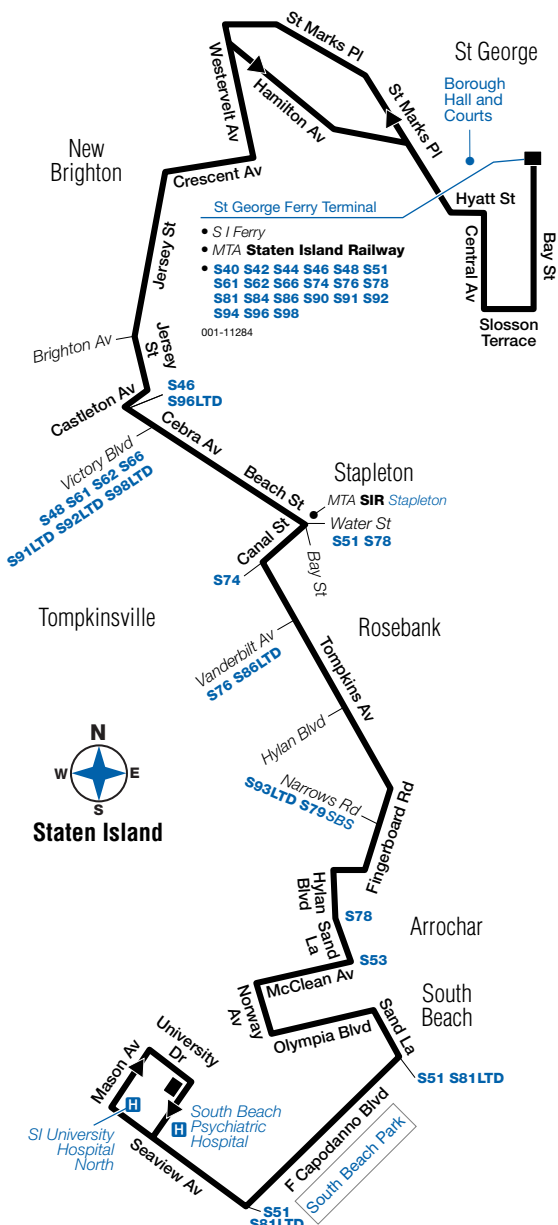

## S42 MAP LEGEND

**Local/Limited/SBS Bus Transfers:** shown in bold blue type.

Terminal

Point of Interest

MTA **SIR** *Railway Station*

si052a18212\_cs