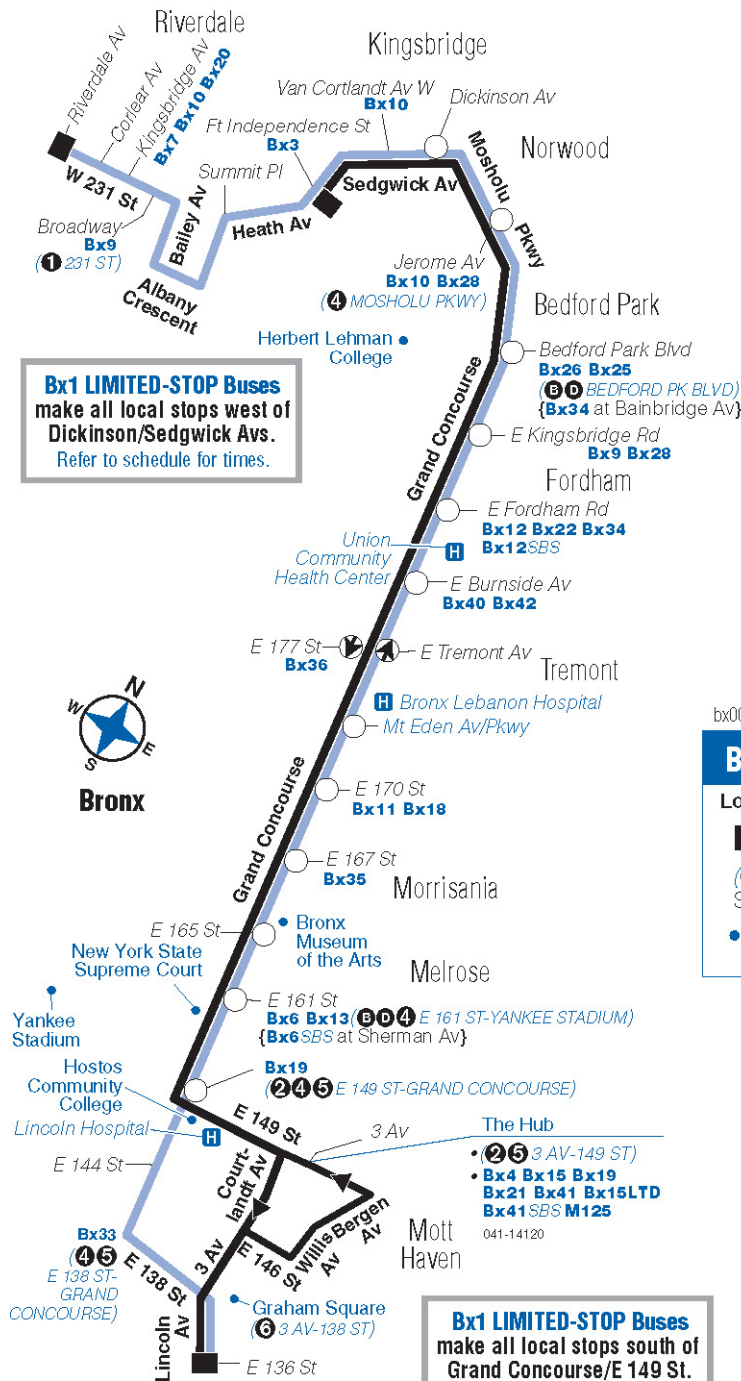

LTD denotes Limited-Stop service.

Bold times denote PM hours.

Bx1/Bx2

Bus Timetable New York City Transit

Kingsbridge Heights/Riverdale - Mott Haven via Grand Concourse

Local and Limited-Stop Service

For accessible subway stations, travel directions and other information:

Effective September 4, 2022

Visit www.mta.info or call us at 511

bx001a17212_cs

Bx1/Bx2 MAP LEGEND

Local/Limited/SBS Bus Transfers: shown in bold blue type.

- Terminal
- Limited Stop
- (2) STATION NAME
- ⤴ Stops in direction indicated
- Subway Connection
- Point of Interest
- Bx1 Service
- Bx2 Service