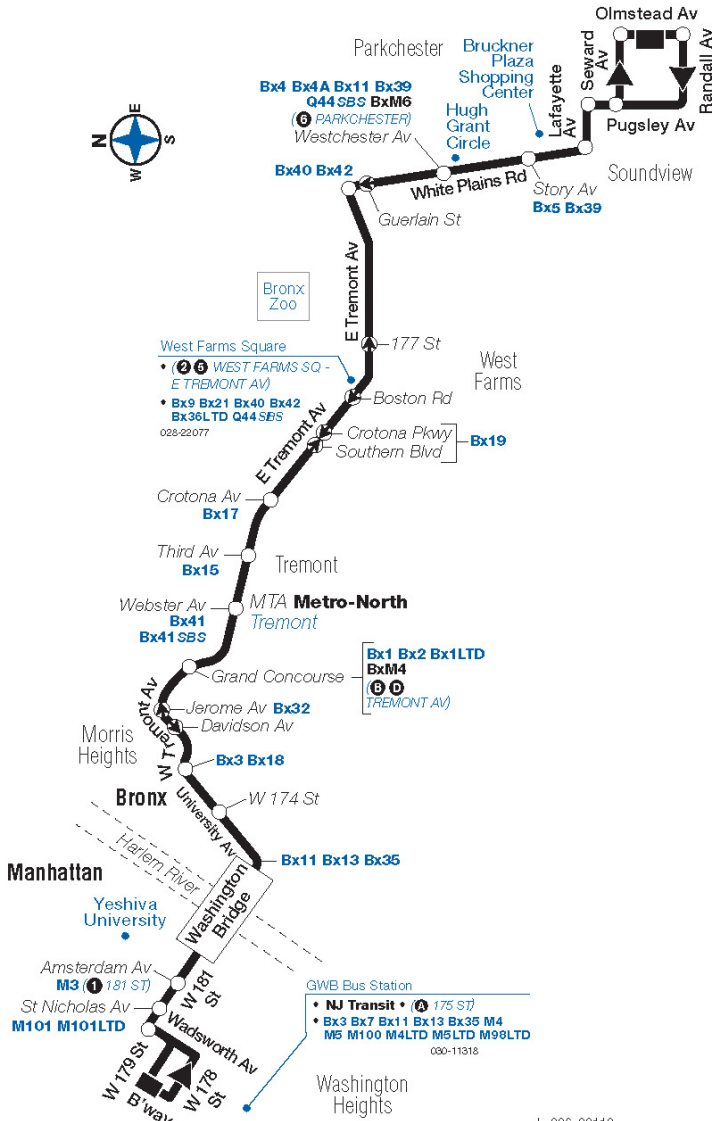

Bx36

Bus Timetable New York City Transit

Soundview - George Washington Bridge via E Tremont Av / White Plains Rd

Local and Limited-Stop Service

For accessible subway stations, travel directions and other information:

Effective June 26, 2022

[Visit www.mta.info](http://www.mta.info) or call us at 511

Bx36 MAP LEGEND

Local/Limited/SBS Bus Transfers: shown in bold blue type.
Express Bus Transfers: shown in bold black type.

- Terminal
- Limited Stop
- (6) STATION NAME) Subway Connection
- Stops in direction indicated
- MTA Metro-North Railroad Station
- Point of Interest