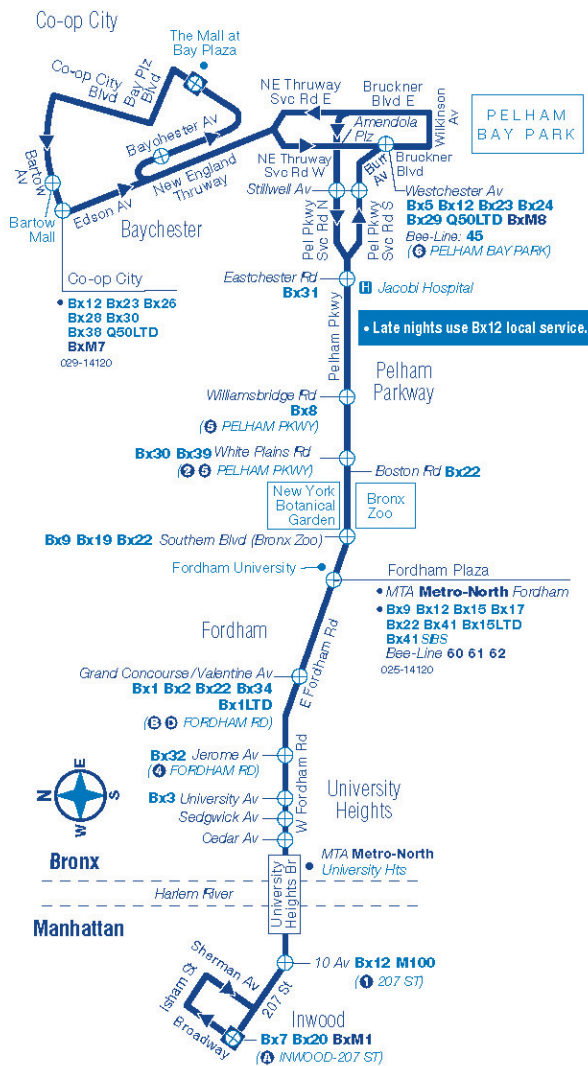

Bx12-SBS

Bus Timetable
New York City Transit

Bay Plaza - Inwood Select Bus Service via Pelham Pkwy / Fordham Rd

+selectbusservice

For accessible subway stations, travel directions and other information:

Visit www.mta.info or call us at 511

Effective April 2, 2023

bx012s16334_cs

Bx12+selectbusservice MAP LEGEND

- **Local/Limited/SBS Bus Transfers:** shown in bold light blue type.
- **Express Bus Transfers:** shown in bold dark blue type.
- **+selectbusservice** (2) STATION NAME
- Terminal
- Stop
- Subway Connection
- Summer only – Bx12 local buses provide service to Orchard Beach
- Point of Interest
- **MTA Metro-North Railroad Station**