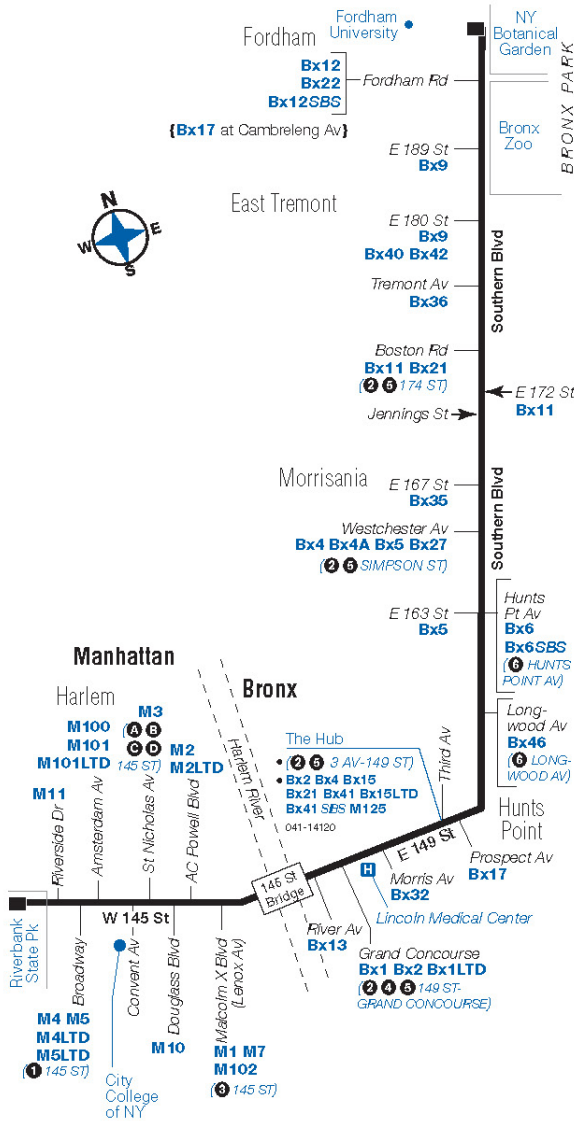

Bx19

Bus Timetable New York City Transit

NY Botanical Garden - Riverbank Park via Southern Bl / E 149th St

Local Service

For accessible subway stations, travel directions and other information:

Effective March 31, 2024

[Visit www.mta.info](http://www.mta.info) or call us at 511

bx019a19266_cs

Bx19 MAP LEGEND

Local/Limited/SBS Bus Transfers: shown in bold blue type.

■ Terminal

Ⓐ STATION NAME
Subway Connection

● Point of Interest