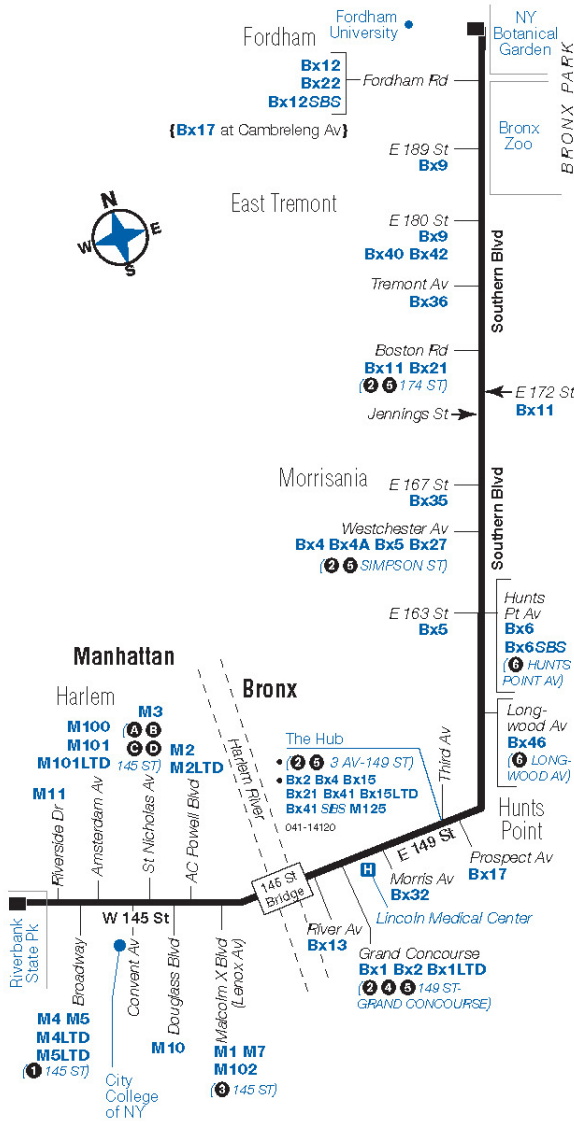

Bx19

Bus Timetable New York City Transit

NY Botanical Garden - Riverbank Park via Southern Bl / E 149th St

Local Service

For accessible subway stations, travel directions and other information:

Effective June 26, 2022

[Visit www.mta.info](http://www.mta.info) or call us at 511

bx019a19266_cs

Bx19 MAP LEGEND

Local/Limited/SBS Bus Transfers: shown in bold blue type.

■ Terminal

Ⓐ STATION NAME
Subway Connection

● Point of Interest