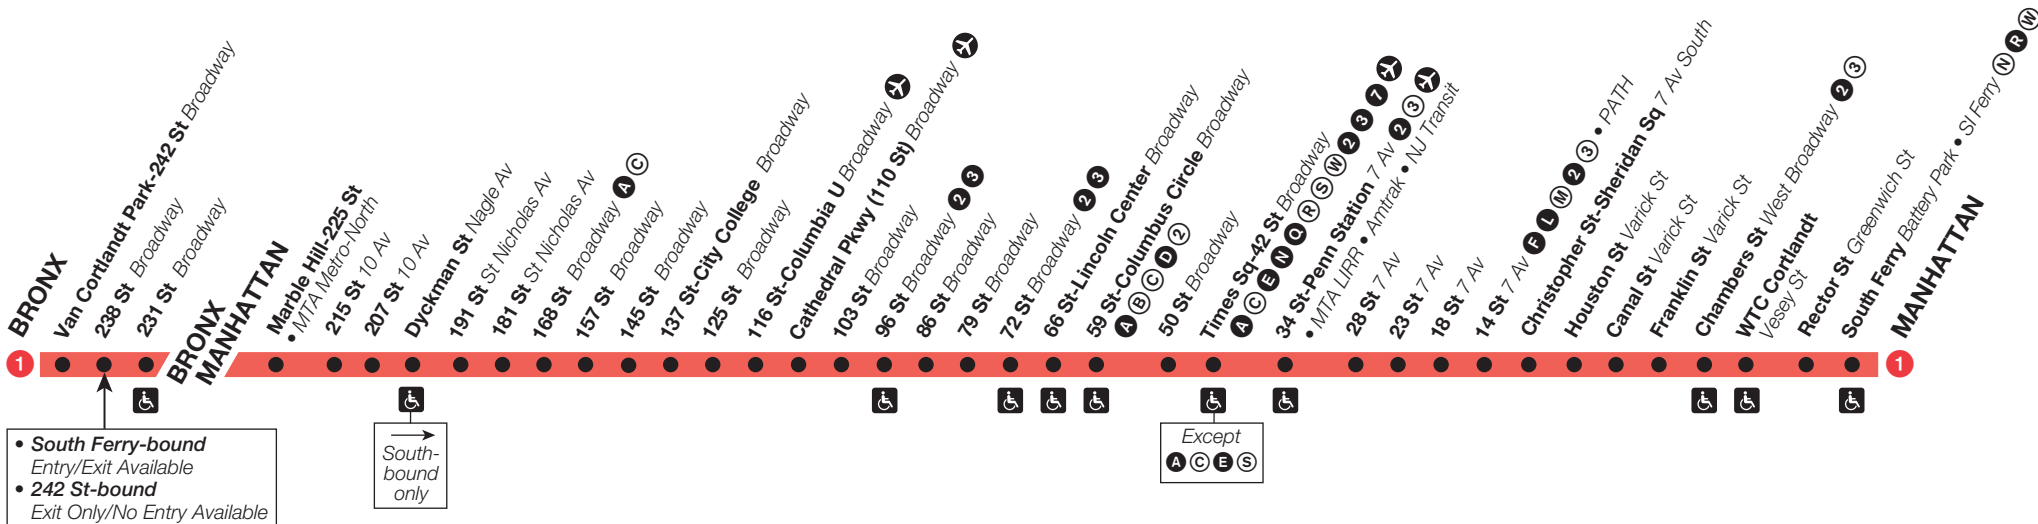

1 Broadway - 7 Avenue Local

Station Service

 **FULL-TIME**
Train always operates and always stops here.

 **ACCESSIBLE STATION**

tr001a19347_cs

Transfers

-  Full-time
-  Part-time
-  Transportation to airport available.

• South Ferry-bound
Entry/Exit Available
• 242 St-bound
Exit Only/No Entry Available

→
South-bound only

Except
A C E S

Weekday Service

1 Southbound

From Van Cortlandt Park-242 St, Bronx, to South Ferry, Manhattan