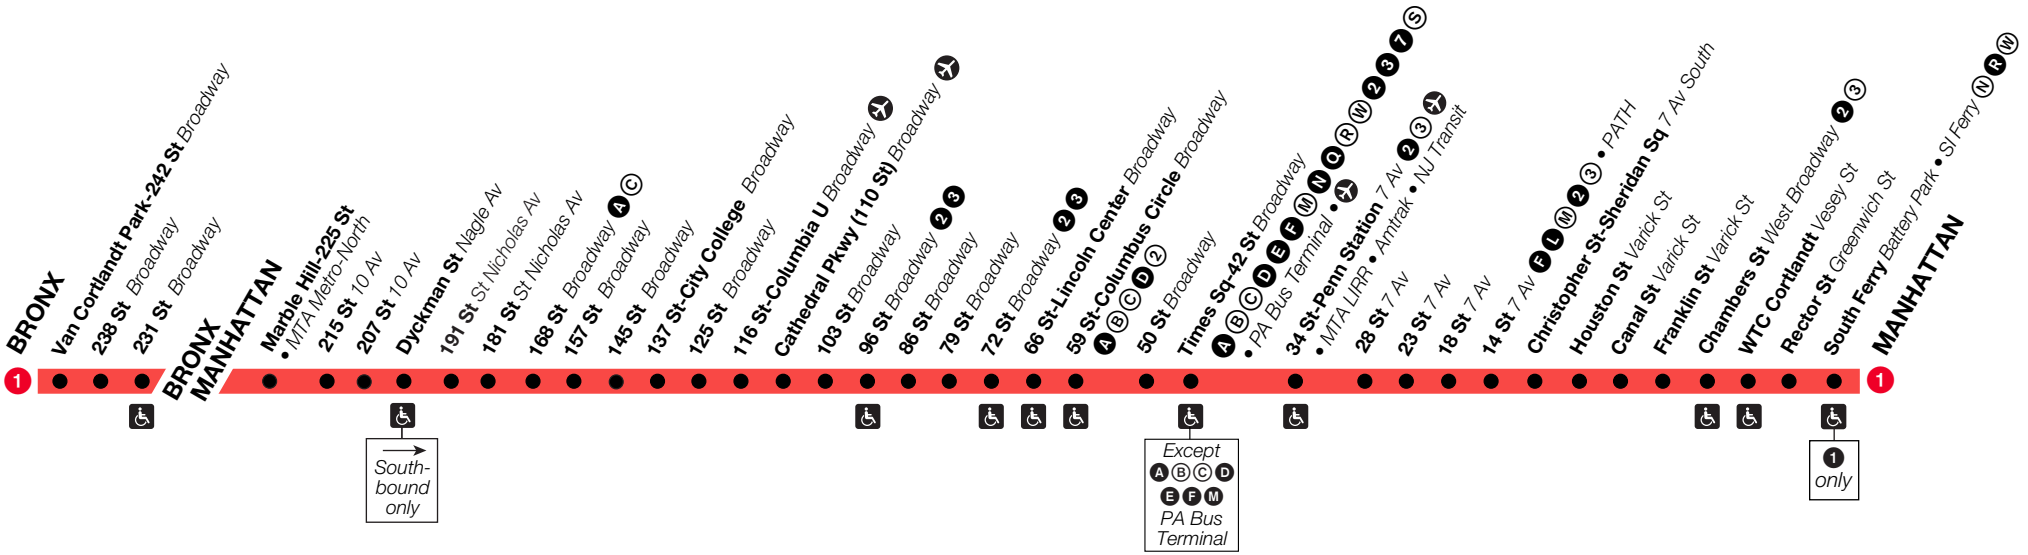

1 Broadway - 7 Avenue Local

Station Service

- FULL-TIME**
Train always operates and always stops here.
- ACCESSIBLE STATION**

Transfers

- Full-time
- Part-time
- Transportation to airport available.

tr001a22118