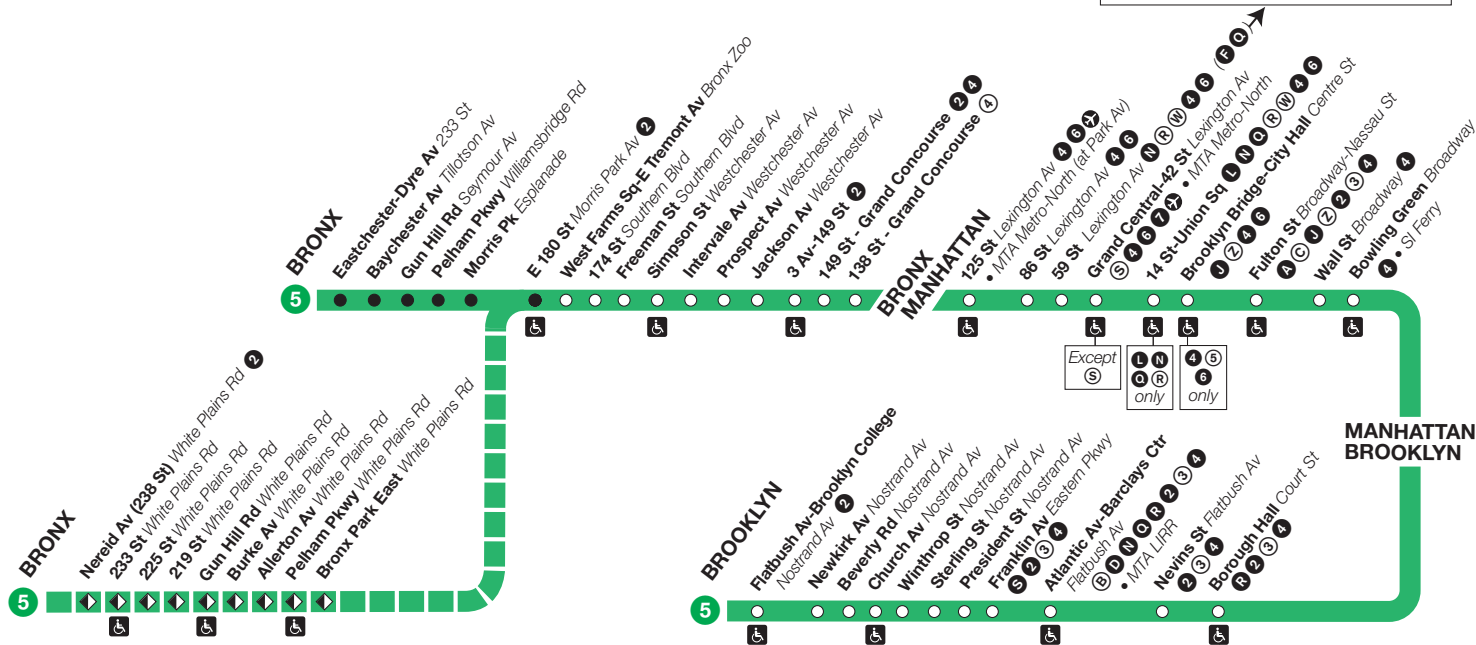

# 5 Lexington Av Express

Using MetroCard only, the single free transfer provided after first swipe can be used at:  
**F Q** at **Lexington Av/63 St station**,  
 by walking via street from this station. If the transfer was used, a full fare will be deducted.