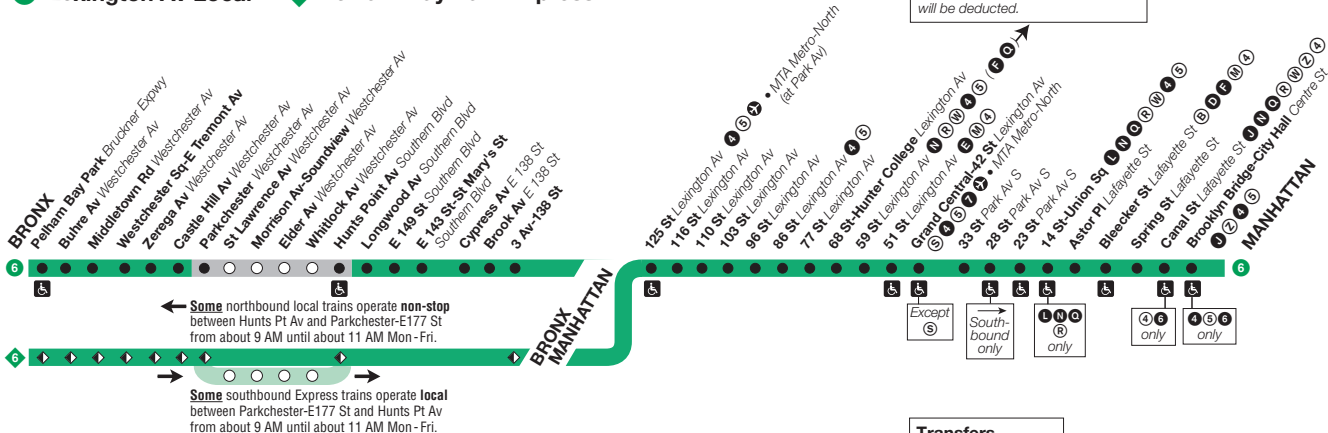

6 Lexington Av Local **6 Pelham Bay Park Express**

Using MetroCard only, the single free transfer provided after first swipe can be used at:
F Q at **Lexington Av/63 St station** by walking via street from this station. If the transfer was used, a full fare will be deducted.

Then every 5-8 minutes from Pelham Bay Pk and every 3-6 minutes from Parkchester until:

6 7:47	7:57	8:03	8:10	8:13	8:26	8:32	8:40	8:42	8:47
6 7:52	8:02	8:08	8:16	8:19	8:32	8:38	8:46	8:48	8:53
—	8:04	8:12	8:22	8:25	8:38	8:44	8:52	8:54	8:59
6 7:56	8:06	8:12	8:19	8:22	8:35	8:41	8:49	8:51	8:56
—	8:10	8:18	8:28	8:31	8:44	8:50	8:58	9:00	9:05
6 8:01	8:11	8:17	8:25	8:28	8:41	8:47	8:55	8:57	9:02

Then every 6-8 minutes from Pelham Bay Pk and every 3-5 minutes from Parkchester until:

7:11	7:23	7:30	7:39	7:42	7:53	7:58	8:05	8:07	8:11
—	7:28	7:35	7:44	7:47	7:58	8:03	8:10	8:12	8:16
7:21	7:33	7:40	7:49	7:52	8:03	8:08	8:15	8:17	8:21

Then every 4 minutes to Parkchester and every 8 minutes to Pelham Bay Pk until:

12:22	12:27	12:28	12:38	12:43	12:54	12:57	1:09	1:19	1:28
12:26	12:31	12:32	12:42	12:47	12:58	1:01	1:13	1:20	—

PELHAM BAY PARK EXPRESS SERVICE BEGINS: