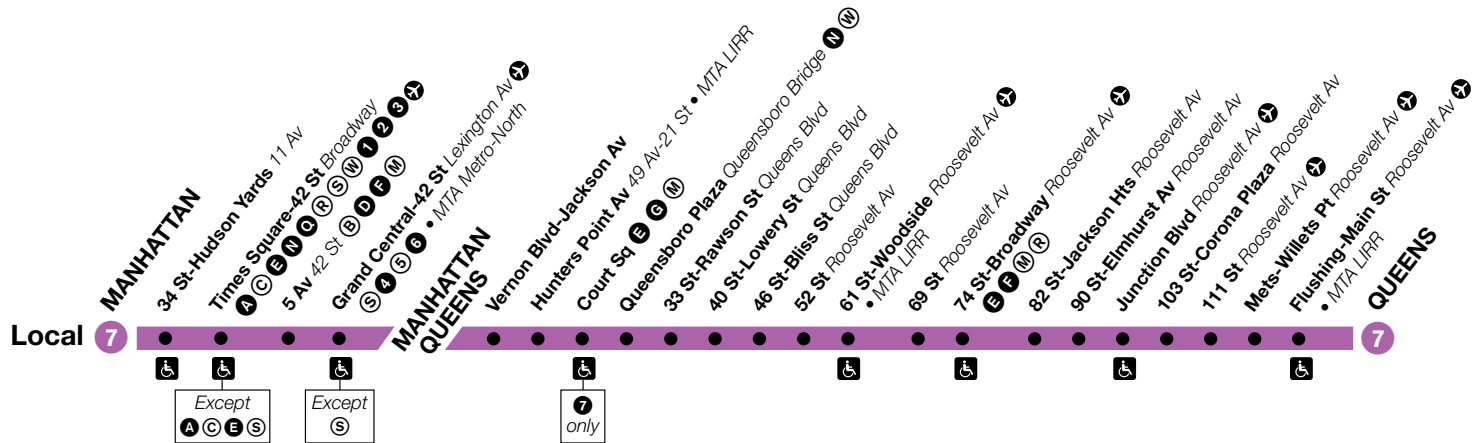

7 Flushing Local

Station Service

- **FULL-TIME**
  Train always operates and always stops here.
- **ACCESSIBLE STATION**

Transfers

- Full-time
- Part-time
- Transportation to airport available.