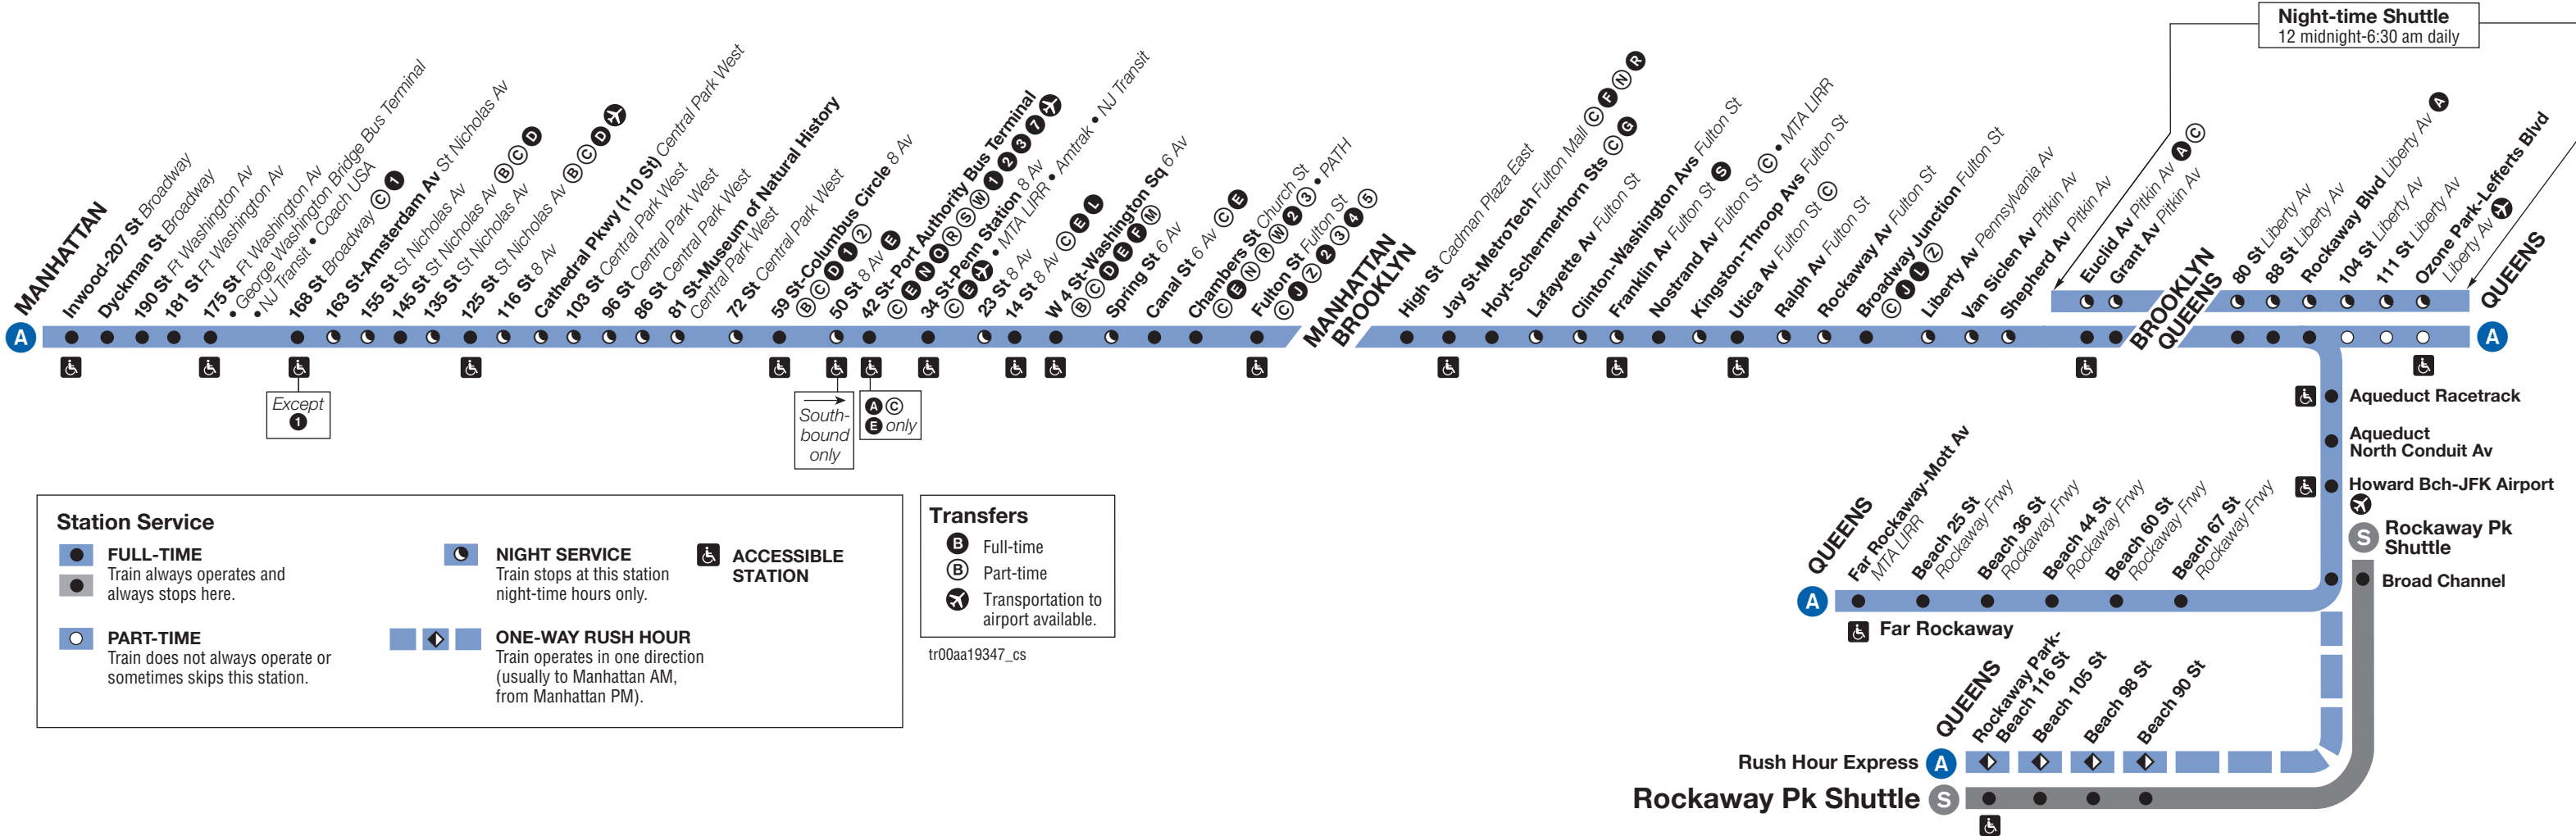

A 8 Avenue Express (with Rockaway Park Shuttle)