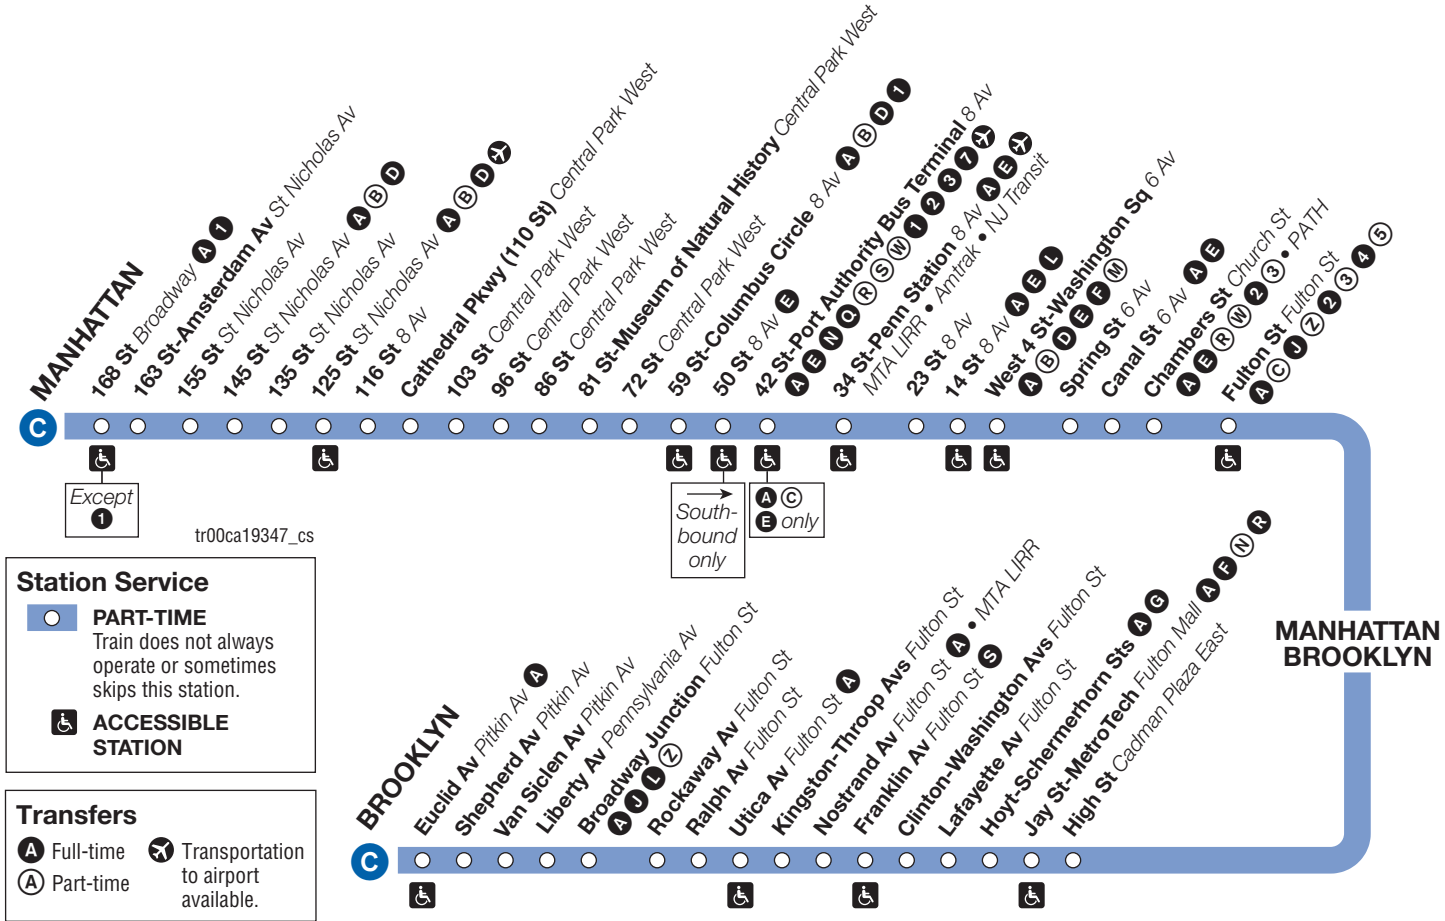

C 8 Avenue Local