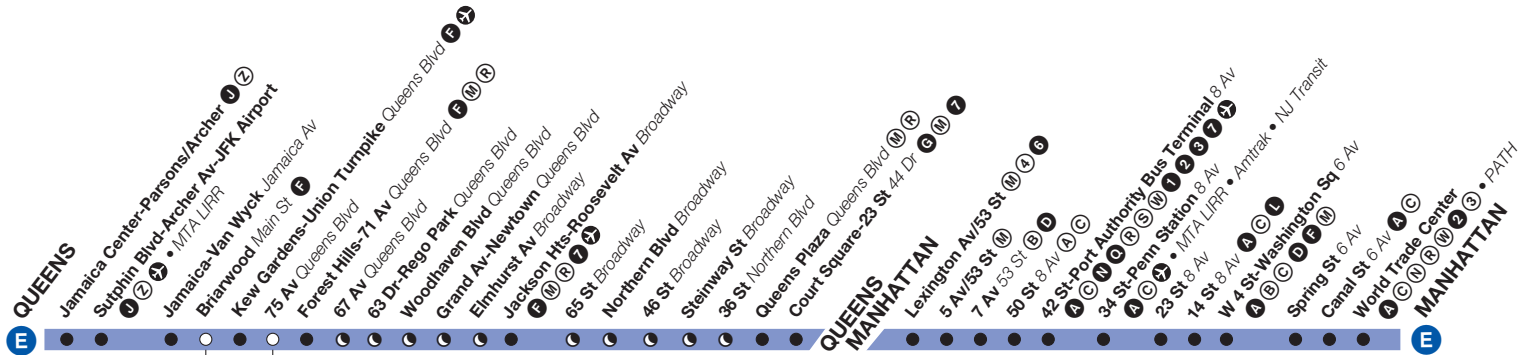

E 8 Av Local

E trains stop at **Briarwood** and **75 Av** as follows:

- During weekday evenings and late nights.
- Saturday and Sunday.

tr00ea19072_cs

Station Service

- **FULL-TIME**
  Train always operates and always stops here.
- **PART-TIME**
  Train does not always operate or sometimes skips this station.
- **LATE-NIGHT SERVICE**
  Train stops at this station late-night hours only (approx. 12 AM - 6 AM).
- **ACCESSIBLE STATION**

South-bound only
A C
E only

Transfers

- Full-time
- Part-time
- Transportation to airport available.