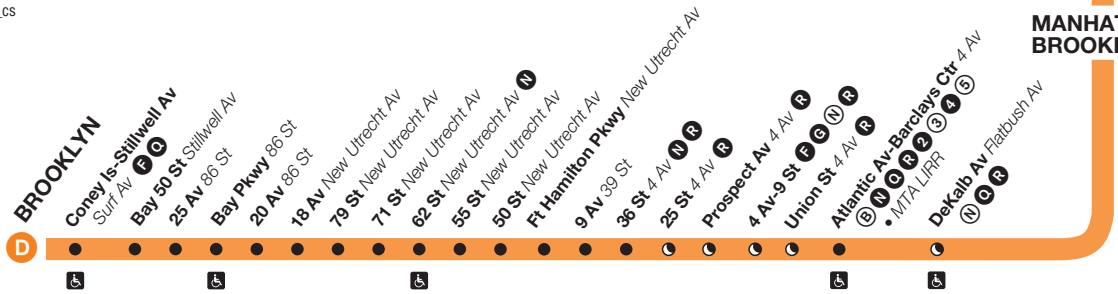

Station Service

- **FULL-TIME** (Black dot): Train always operates and always stops here.
- **PART-TIME** (Orange dot): Train does not always operate or sometimes skips this station.
- **LATE-NIGHT SERVICE** (Black circle with 'L'): Train stops at this station late-night hours only (approx. 10 PM – 6 AM).
- **ACCESSIBLE STATION** (Wheelchair icon): Station is accessible.

Transfers

- **A** Full-time
- **A** Part-time
- **NY** Transportation to airport available.

tr00da19289_cs