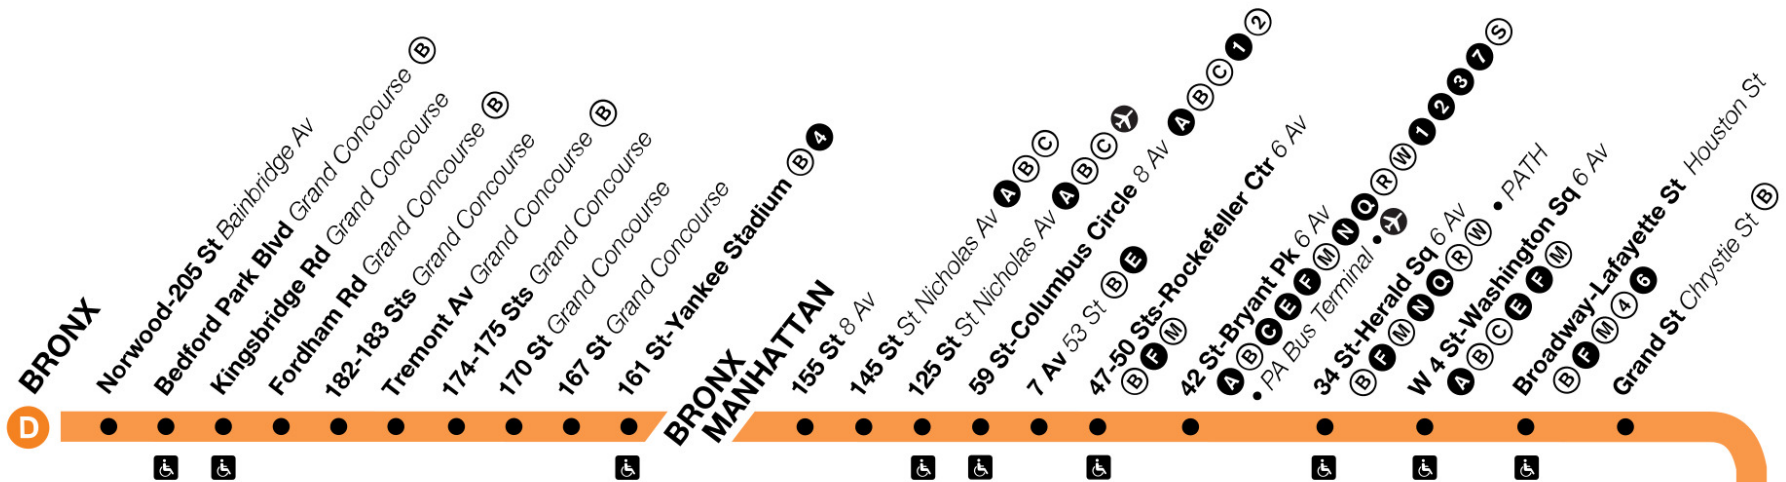

Trains operate, at all times, from 205 Street, Bronx, to Stillwell Avenue, Brooklyn via Central Park West and 6th Avenue in Manhattan, and via the Manhattan Bridge to and from Brooklyn. When in Brooklyn trains operate via 4th Avenue then through Bensonhurst to Coney Island. Trains typically operate local in the Bronx, express in Manhattan, and local in Brooklyn. But please note that Brooklyn trains operate express along the 4th Avenue segment (all times except late nights).

* Trip begins at Broadway-Lafayette St at this time.

Trip skips 182-183 Sts.

BK-L Trip makes local stops in Brooklyn.

Bold times denote PM hours.

	Norwood-20 5 St	Bedford Park Blvd	Tremont Av	145 St	125 St	59 St- Columbus Circle	42 St-Bryant Pk	W 4 St- Wash Sq	Grand St	Atlantic Av- Barclays Ctr	36 St	62 St	Coney Island- Stillwell Av
	10:41	10:43	10:52	11:03	11:07	11:15	11:19	11:24	11:28	11:38	11:44	11:55	12:19
	10:53	10:55	11:04	11:15	11:19	11:27	11:31	11:36	11:40	11:50	11:56	12:07	12:29
	11:05	11:07	11:16	11:27	11:31	11:39	11:43	11:48	11:52	12:02	12:08	12:19	12:39
BK-L	11:16	11:18	11:27	11:38	11:42	11:50	11:54	11:59	12:03	12:14	12:22	12:33	12:52
BK-L	11:28	11:30	11:39	11:50	11:54	12:02	12:06	12:11	12:15	12:26	12:34	12:45	1:04
BK-L	11:41	11:43	11:52	12:03	12:07	12:15	12:19	12:24	12:28	12:40	12:48	12:59	1:19
BK-L	11:53	11:55	12:04	12:15	12:19	12:27	12:31	12:36	12:40	12:51	12:59	1:10	1:31

* Trip begins at Broadway-Lafayette St at this time.

Trip skips 182-183 Sts.

BK-L Trip makes local stops in Brooklyn.

Bold times denote PM hours.

D 6 Av Express

Station Service

- FULL-TIME** (Black dot): Train always operates and always stops here.
- PART-TIME** (White dot): Train does not always operate or sometimes skips this station.
- LATE-NIGHT SERVICE** (Crescent moon): Train stops at this station late-night hours only (approx. 10 PM – 6 AM).
- ACCESSIBLE STATION** (Wheelchair icon): Station is accessible.