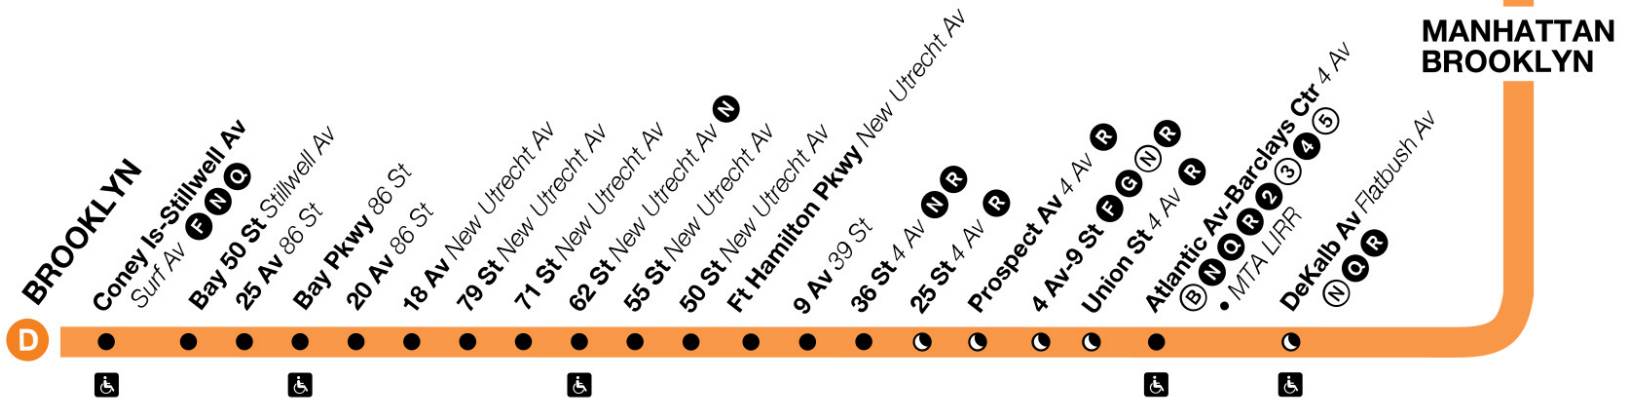

Station Service

- **FULL-TIME** (Black dot): Train always operates and always stops here.
- **PART-TIME** (White dot): Train does not always operate or sometimes skips this station.
- **LATE-NIGHT SERVICE** (Crescent moon): Train stops at this station late-night hours only (approx. 10 PM – 6 AM).
- **ACCESSIBLE STATION** (Wheelchair icon): Station is accessible.

Transfers

- **A** Full-time
- **A** Part-time
- **✈** Transportation to airport available.

tr00da22018