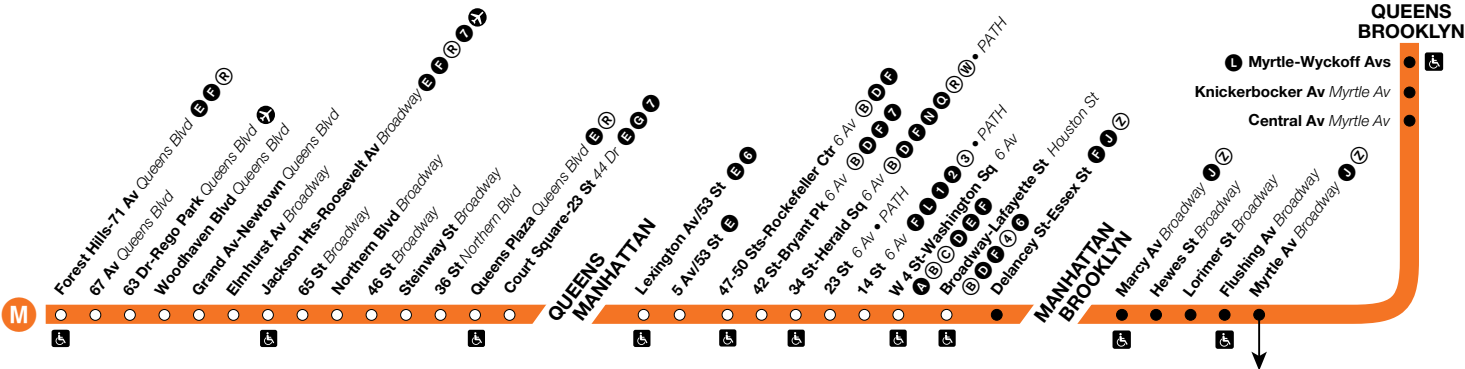

## Transfers

Full-time

Part-time

Transportation to airport available.

WHEN M TRAIN OPERATES BETWEEN METROPOLITAN AV AND MYRTLE AV:  
 Toward Manhattan: Transfer to J service  
 Toward Queens: Transfer from J service