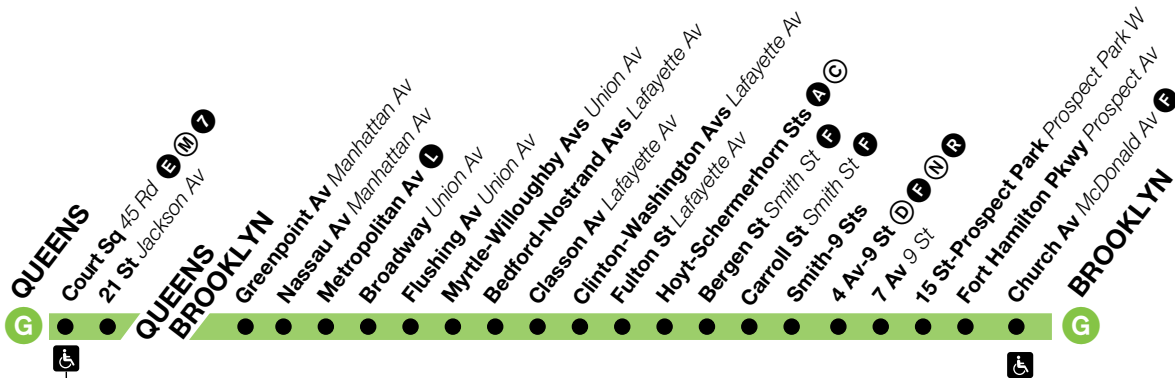

G Brooklyn-Queens Crosstown

Station Service

- **FULL-TIME**
  Train always operates and always stops here.

ACCESSIBLE STATION

Transfers

- **A** Full-time
- **A** Part-time