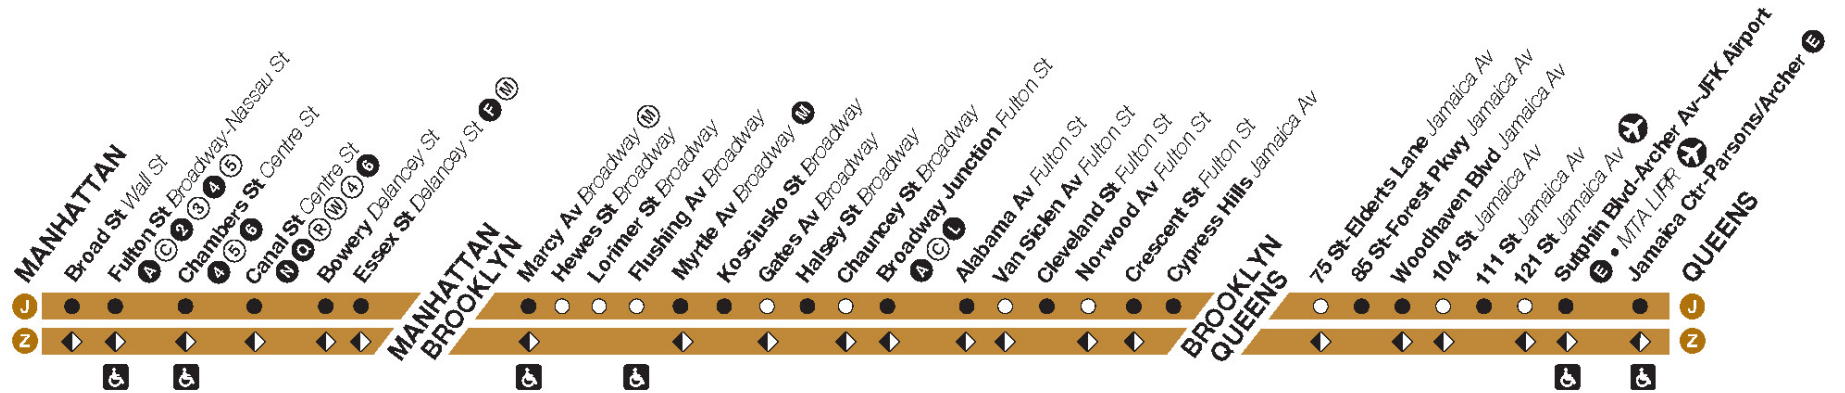

- **J Nassau St Local**
- **Z Nassau St Express (weekday rush hours)**

Station Service

- **FULL-TIME**
  Train always operates and always stops here.
- **PART-TIME**
  Train does not always operate or sometimes skips this station.
- **ONE-WAY RUSH HOUR**
  Train operates in one direction (to Manhattan AM, from Manhattan PM).
- **ACCESSIBLE STATION**

Transfers

- **A Full-time** **A Part-time**
- **Star** Transportation to airport available.

tr00ja20245_cs