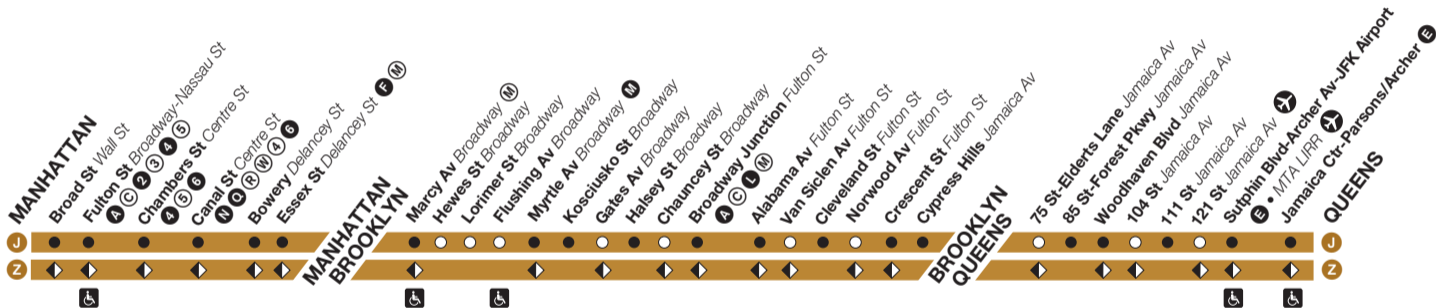

J Nassau St Local
Z Nassau St Express (weekday rush hours)

Station Service

- **FULL-TIME**
  Train always operates and always stops here.
- **PART-TIME**
  Train does not always operate or sometimes skips this station.
- **ONE-WAY RUSH HOUR**
  Train operates in one direction (to Manhattan AM, from Manhattan PM).
- **ACCESSIBLE STATION**

Transfers

- Full-time Part-time
- Transportation to airport available.