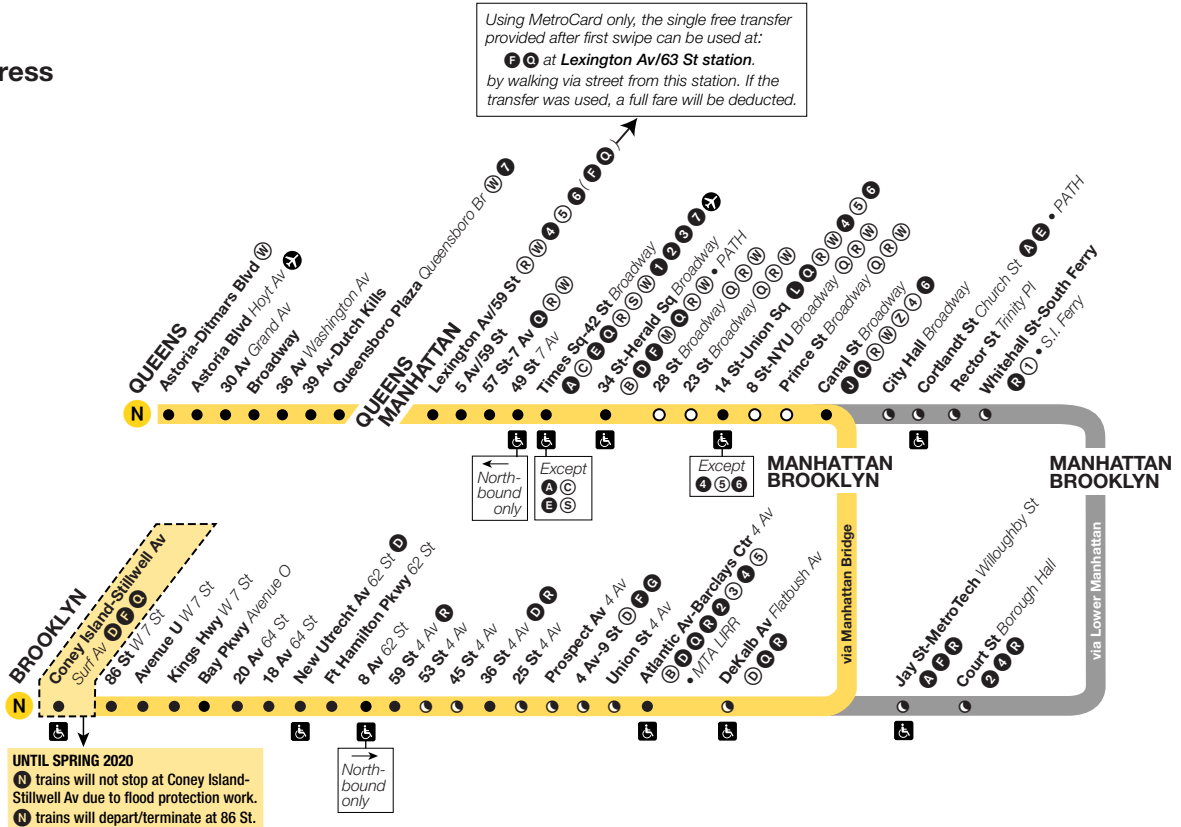

N Broadway Express

Station Service

- FULL-TIME**
Train always operates and always stops here.
- PART-TIME**
Train does not always operate or sometimes skips this station.
- LATE-NIGHT SERVICE**
Train stops at this station late-night hours only (approx. 10 PM - 6:30 AM).
- LATE-NIGHT SERVICE**
Train stops at this station late-night hours only (approx. 11 PM - 5:30 AM).
- ACCESSIBLE STATION**

Transfers

- A** Full-time Transportation to airport available.
- A** Part-time

Weekday Service

N Brooklyn-bound

From Ditmars Blvd, Queens, to 86 St, Brooklyn

Ditmars Blvd	Qnsboro Plz	57 St 7 Av	Canal St Lwr Level	Canal St Upr Level	Whitehall St	DeKalb Av	Atlantic Av-Barclays Ctr	59 St	86 St
--------------	-------------	------------	--------------------	--------------------	--------------	-----------	--------------------------	-------	-------

Express service 34 St to Canal St, via Bridge, 4 Av local service, stops at Dekalb Av.

5:30	5:39	5:48	6:00	—	—	6:08	6:11	6:28	6:46
5:45	5:54	6:03	6:15	—	—	6:23	6:26	6:44	7:02
5:57	6:07	6:17	6:29	—	—	6:37	6:40	6:57	7:15
6:07	6:17	6:26	6:39	—	—	6:47	6:50	7:07	7:25
6:17	6:27	6:36	6:49	—	—	6:58	7:01	7:18	7:36

Express service 34 St to Canal, via Bridge, bypass Dekalb Av, Express Atlantic Av to 36 St, local service 36 St to 59 St.

10:01	10:12	10:21	10:33	—	—	—	10:44	10:59	11:17
10:13	10:23	10:32	10:44	—	—	—	10:55	11:10	11:28
10:23	10:33	10:42	10:54	—	—	—	11:05	11:20	11:38
10:35	10:45	10:53	11:06	—	—	—	11:19	11:33	11:51
10:48	10:58	11:06	11:18	—	—	—	11:30	11:45	12:03