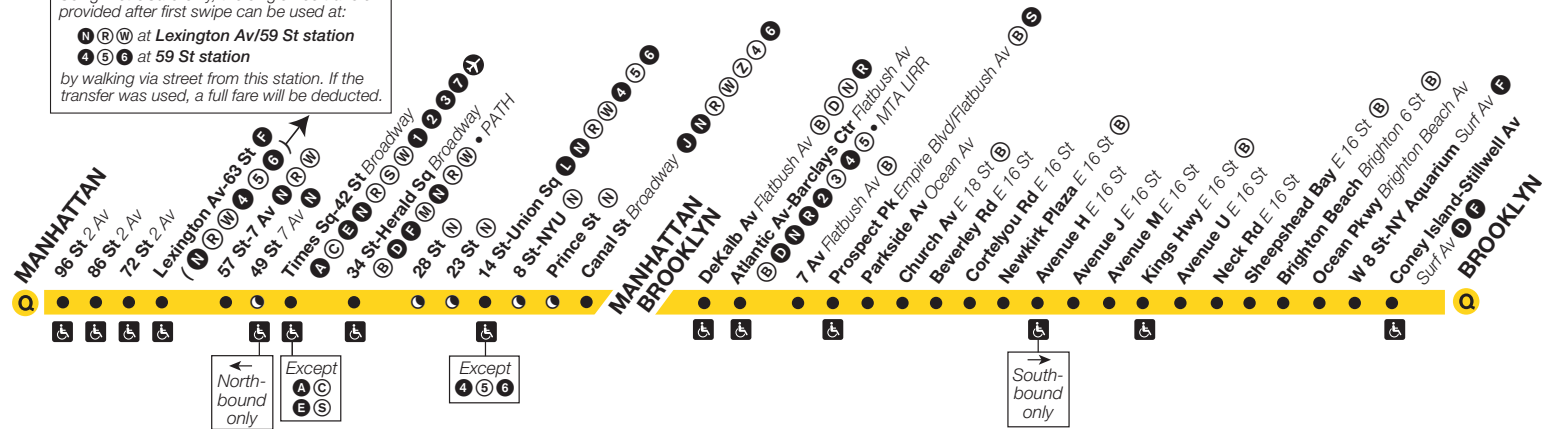

**Effective
November 17, 2019**

New York City Transit

Subway Timetable

Now: Second Avenue Service

Q trains operate between Coney Island-Stillwell Av, Brooklyn, and 96 St/ Second Av, Manhattan, at all times. In Manhattan, **Q** service operates on Second Av stopping at 96 St, 86 St, 72 St, then Lexington Av/63 St, and 57 St/7 Av. **Q** service runs express on Broadway (except late

In addition to your right to file a complaint with NYC Transit, you have the right to file a Title VI complaint with the U.S. Department of Transportation, Federal Transit Administration, Office of Civil Rights. The regional office is located at One Bowling Green, Room 429, New York, NY 10004-1415.

Q Second Avenue/Broadway Express/Brighton Local

Using MetroCard only, the single free transfer provided after first swipe can be used at:

N R W at Lexington Av/59 St station

4 5 6 at 59 St station

by walking via street from this station. If the transfer was used, a full fare will be deducted.

Station Service

FULL-TIME
Train always operates and always stops here.

LATE-NIGHT SERVICE
Train stops at this station late-night hours only (approx. 12 AM - 6:00 AM).

ACCESSIBLE STATION

Transfers

A Full-time
A Part-time
X Transportation to airport available.