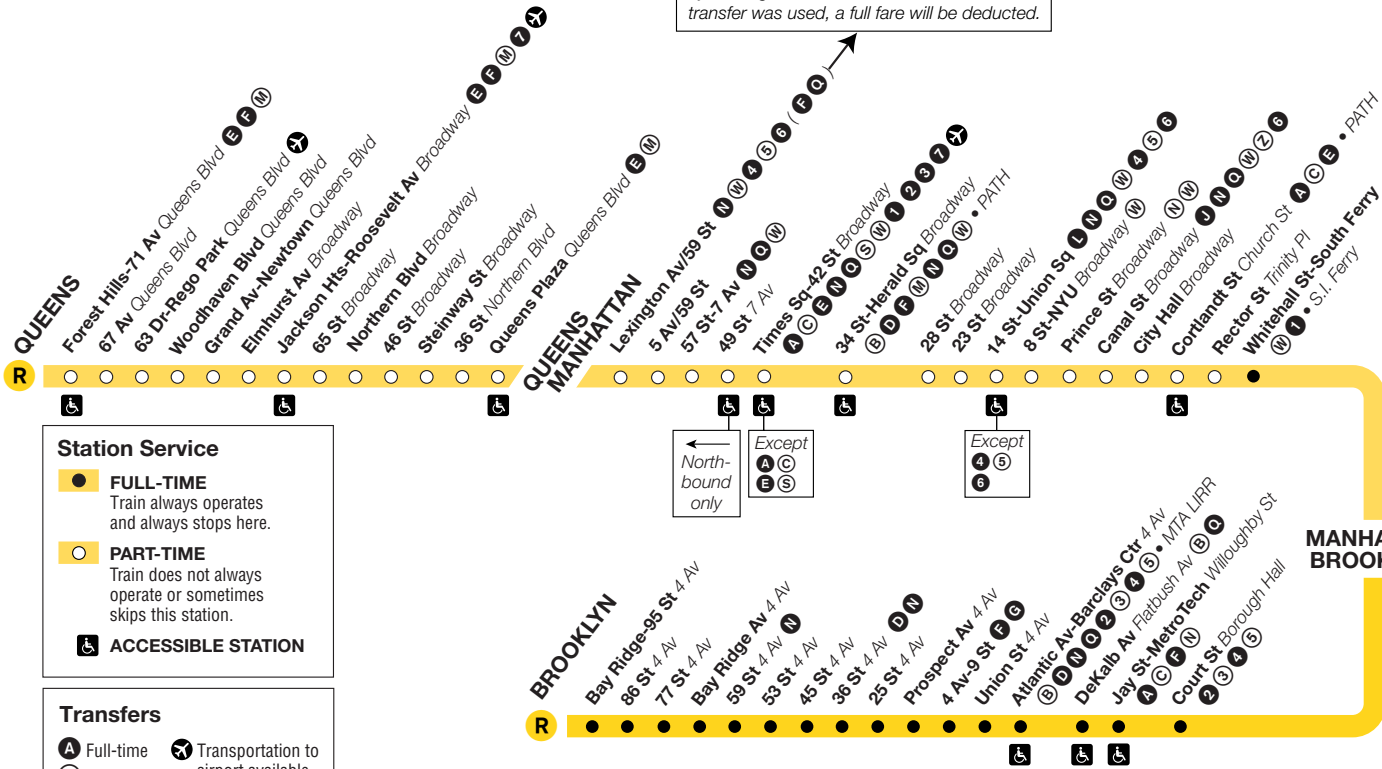

# Subway Timetable

***Now: Late Night Shuttle  
Service extended to  
Whitehall St-South Ferry  
Station.***

**R** trains operate local between Forest Hills-71 Av, Queens, and Bay Ridge-95 St, Brooklyn, at all times except late nights. During late nights, **R** trains operate between Bay Ridge-95 St, Brooklyn and Whitehall St-South Ferry, Manhattan.

# R Broadway Local

Using MetroCard only, the single free transfer provided after first swipe can be used at: **F Q** at **Lexington Av/63 St station**.  
by walking via street from this station. If the transfer was used, a full fare will be deducted.