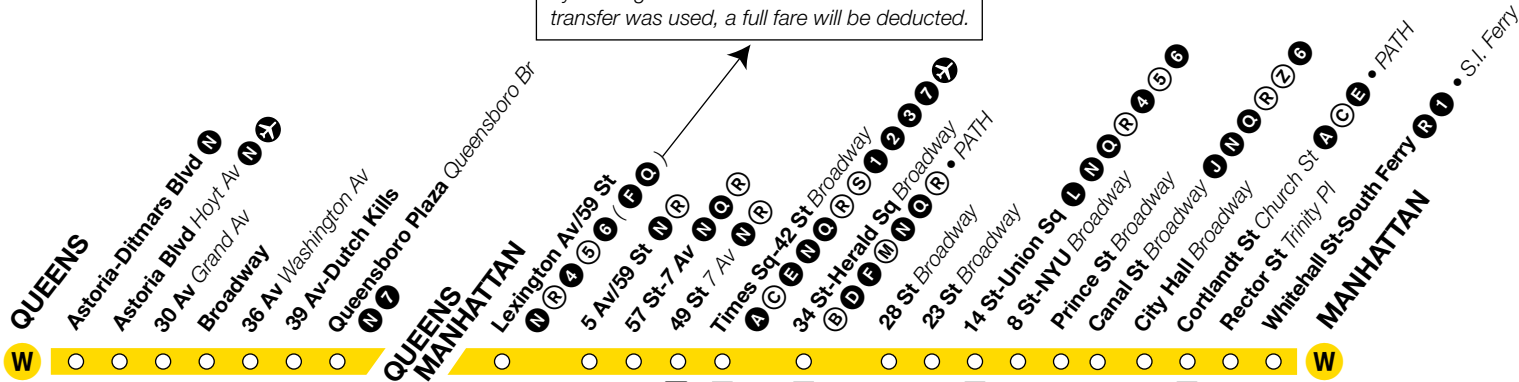

W Broadway Local

Using MetroCard only, the single free transfer provided after first swipe can be used at:
F Q at **Lexington Av/63 St** station.
by walking via street from this station. If the transfer was used, a full fare will be deducted.

Station Service

PART-TIME
Train does not always operate or sometimes skips this station.

ACCESSIBLE STATION

Transfers

Full-time   Transportation to airport available.

Part-time