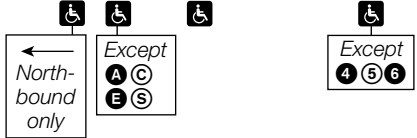

W Broadway Local

Using MetroCard only, the single free transfer provided after first swipe can be used at:
F Q at **Lexington Av/63 St** station.
by walking via street from this station. If the transfer was used, a full fare will be deducted.

Station Service

PART-TIME
Train does not always operate or sometimes skips this station.

ACCESSIBLE STATION

Transfers

Full-time   Transportation to airport available.

Part-time